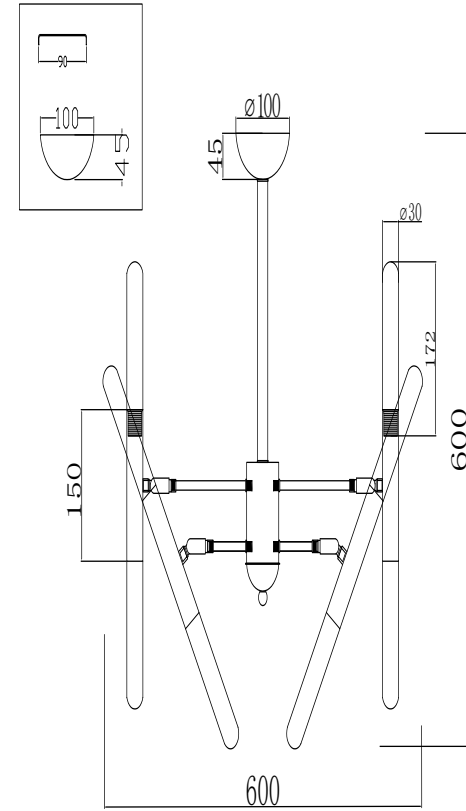

FREYA
TRADITION OF QUALITY

Instruction

FR5006PL-16B

16 x G9 (5W)

Model: FR5006PL-16B
Collection: Modern
Series: Edera

Ceiling Lamps