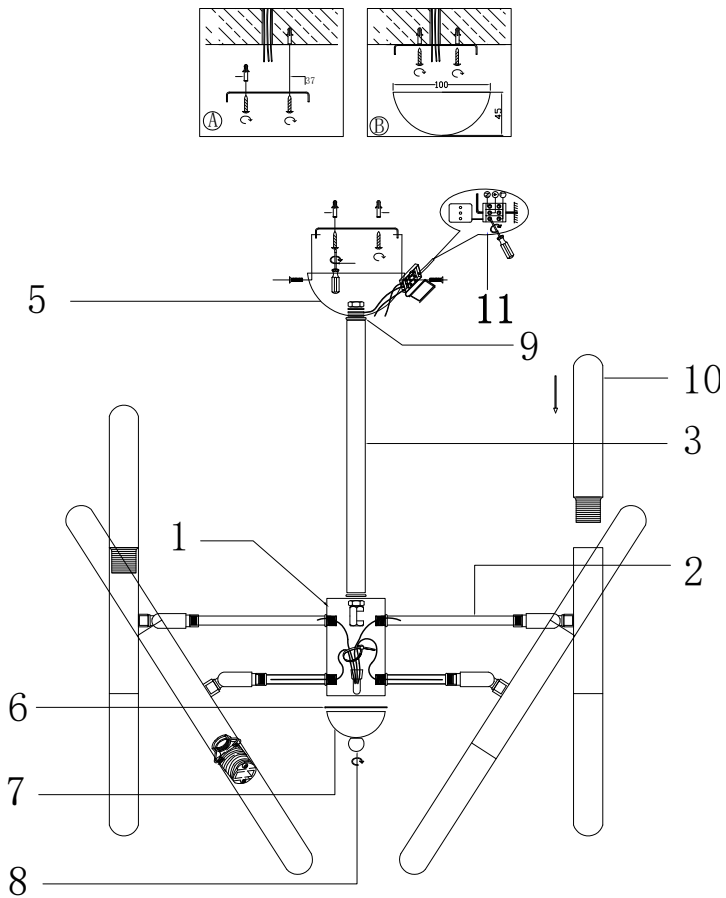

FREYA
TRADITION OF QUALITY

Instruction

FR5006PL-16B

16 x G9 (5W)

Model: FR5006PL-16B
Collection: Modern
Series: Edera

Ceiling Lamps