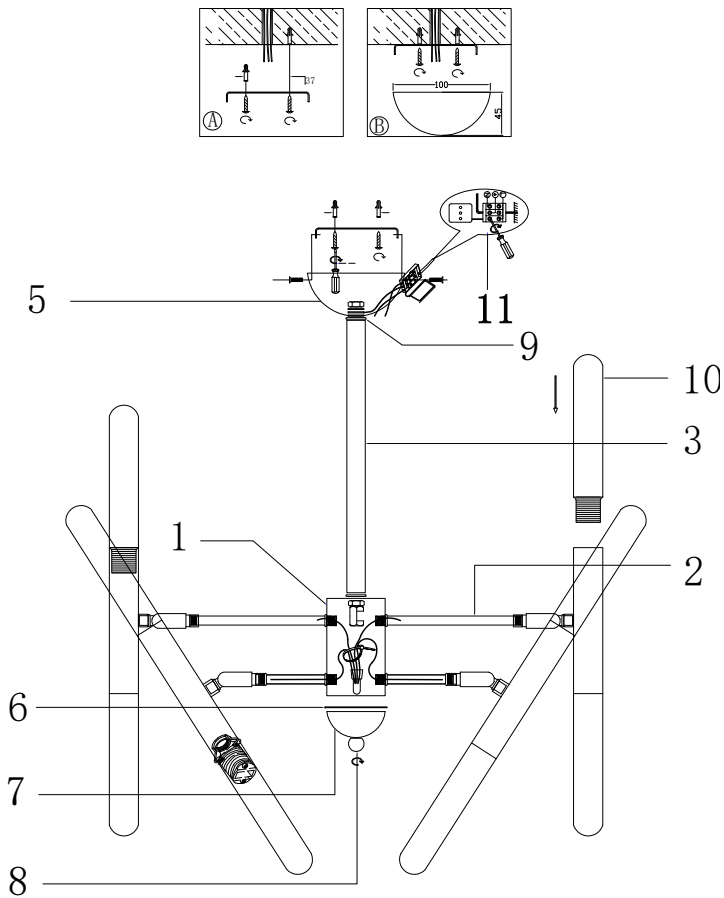

FREYA
TRADITION OF QUALITY

Instruction

FR5006PL-12B

12 x G9 (5W)

Model: FR5006PL-12B
Collection: Modern
Series: Edera

Ceiling Lamps