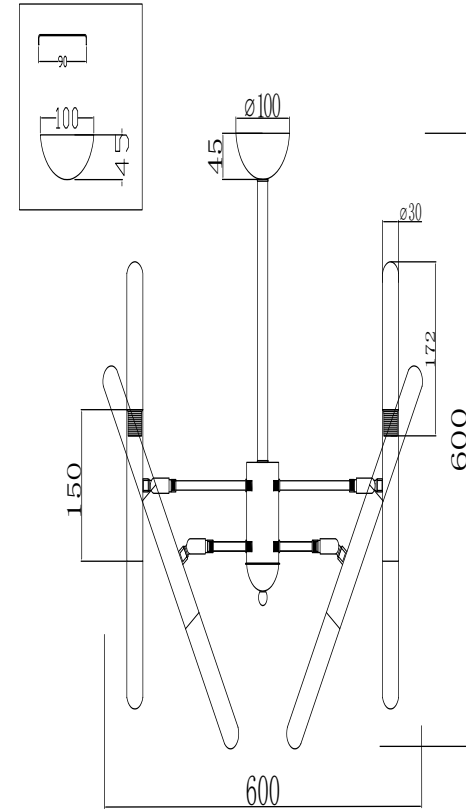

FREYA
TRADITION OF QUALITY

Instruction

FR5006PL-12B

12 x G9 (5W)

Model: FR5006PL-12B
Collection: Modern
Series: Edera

Ceiling Lamps