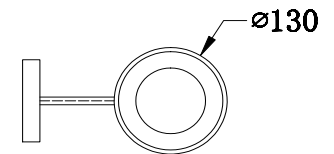

FREYA
TRADITION OF QUALITY

Instruction

FR5004WL-01CH

1 x E14 (4W)

Recommended to use with LED bulbs

Model: FR5004WL-01CH
Collection: Modern
Series: Tommasa

Wall Lamps