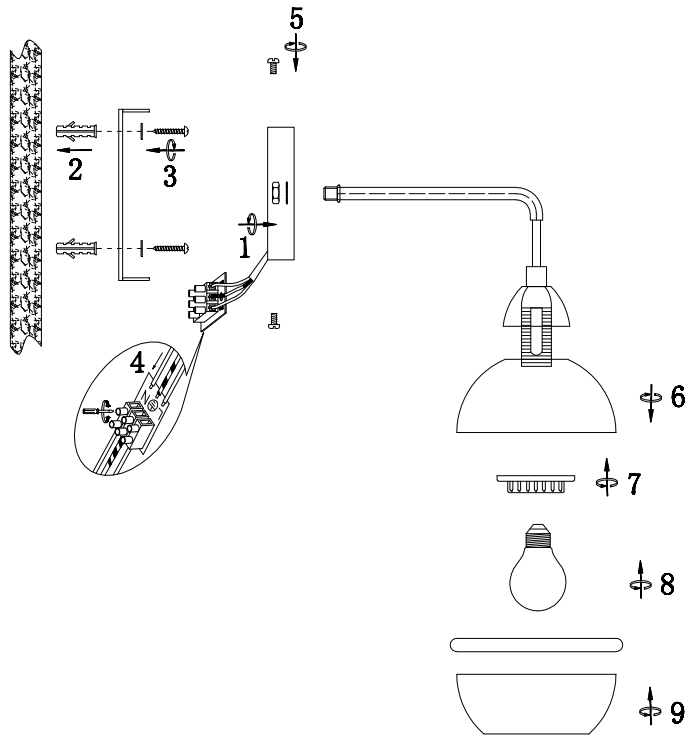

FREYA
TRADITION OF QUALITY

Instruction

FR5004WL-01CH

1 x E14 (4W)

Recommended to use with LED bulbs

Model: FR5004WL-01CH
Collection: Modern
Series: Tommasa

Wall Lamps