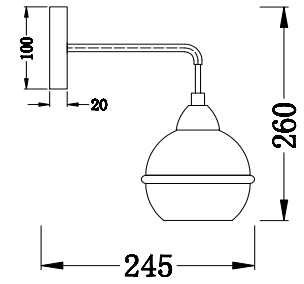

FREYA
TRADITION OF QUALITY

Instruction

FR5004WL-01CH

1 x E14 (4W)

Recommended to use with LED bulbs

Model: FR5004WL-01CH
Collection: Modern
Series: Tommasa

Wall Lamps