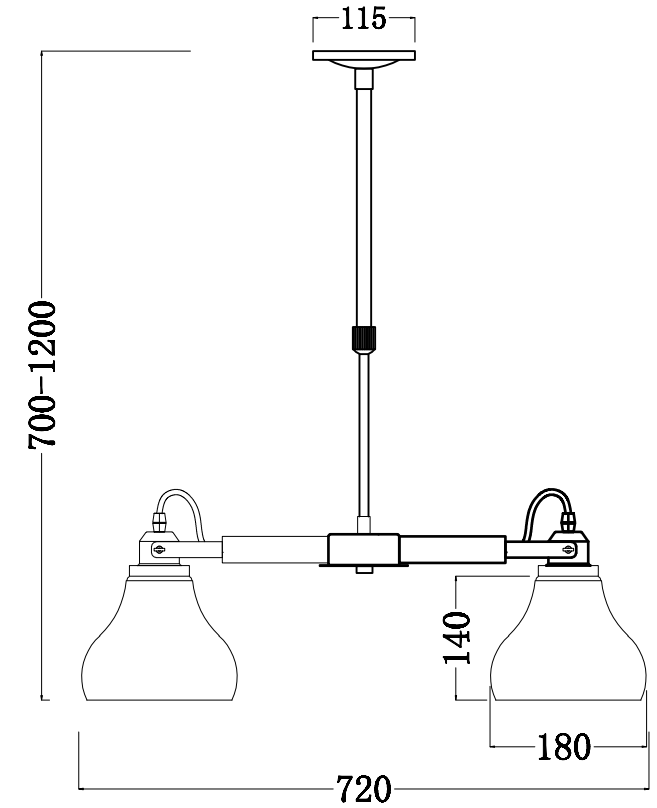

FREYA
TRADITION OF QUALITY

INSTRUCTION

MODEL: FR4171-PL-05-B
CHANDELIER

5 X E27 (60W)

FREYA-LIGHT.COM