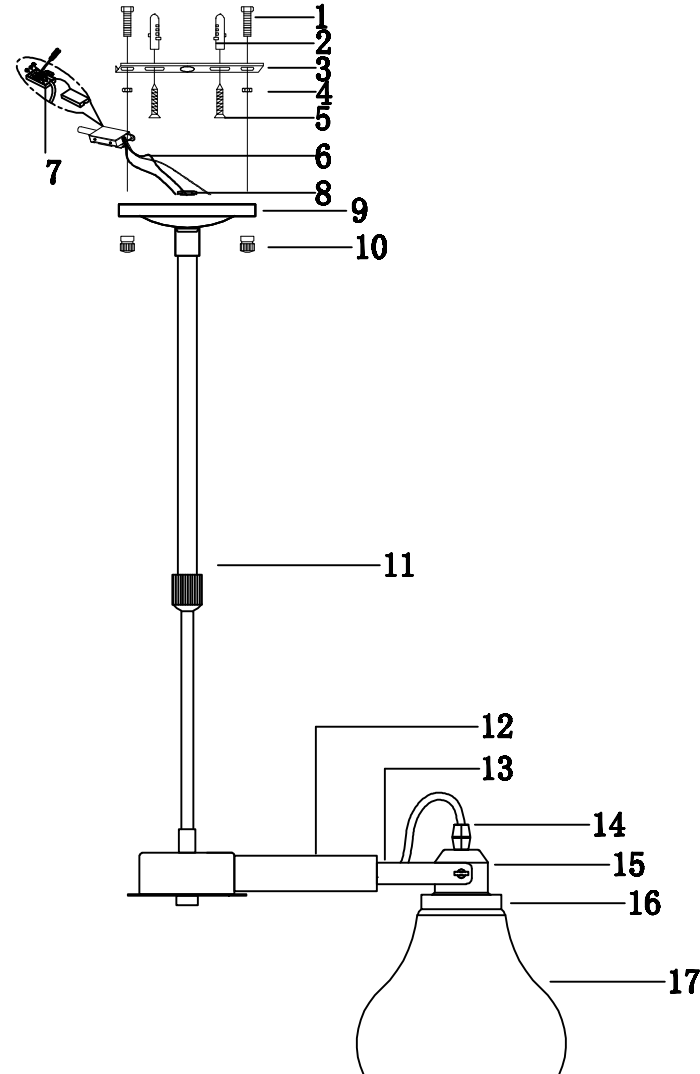

FREYA
TRADITION OF QUALITY

INSTRUCTION

MODEL: FR4171-PL-05-B
CHANDELIER

5 X E27 (60W)

FREYA-LIGHT.COM