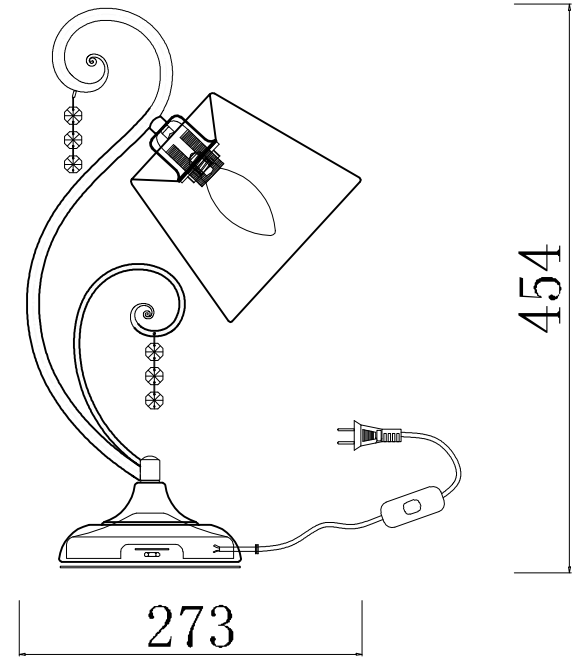

# INSTRUCTION

**MODEL:** FR2406-TL-01-WG  
TABLE LAMP

1 X E14 (40W)

FREYA-LIGHT.COM