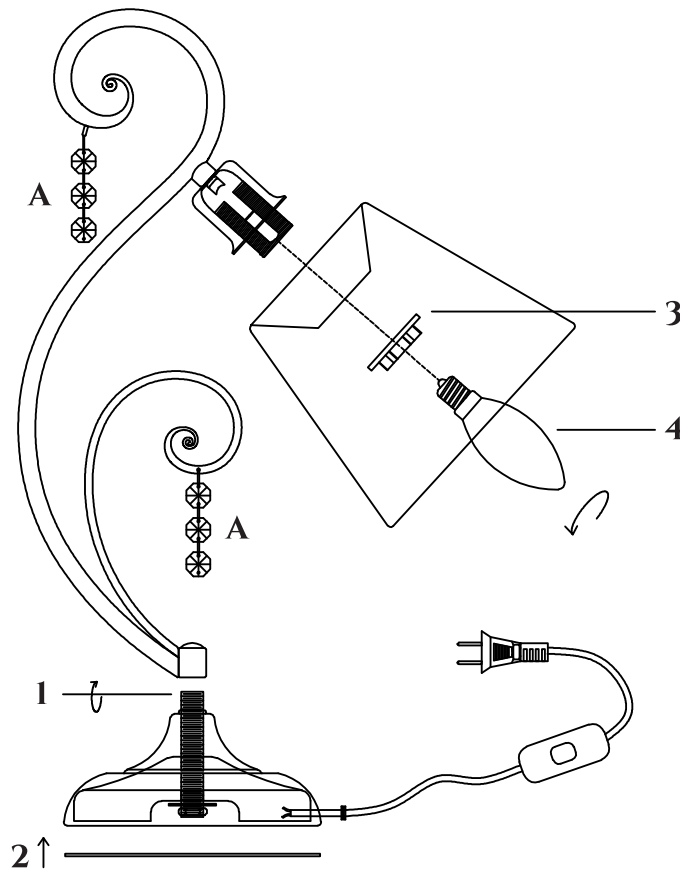

# INSTRUCTION

**MODEL:** FR2406-TL-01-WG  
TABLE LAMP

1 X E14 (40W)

FREYA-LIGHT.COM