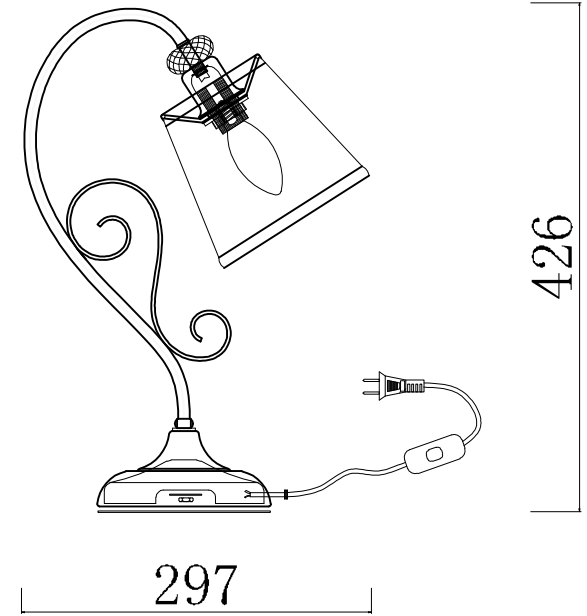

# INSTRUCTION

Model: FR2405-TL-01-BZ  
TABLE LAMP

1 X E14 (40W)

FREYA-LIGHT.COM