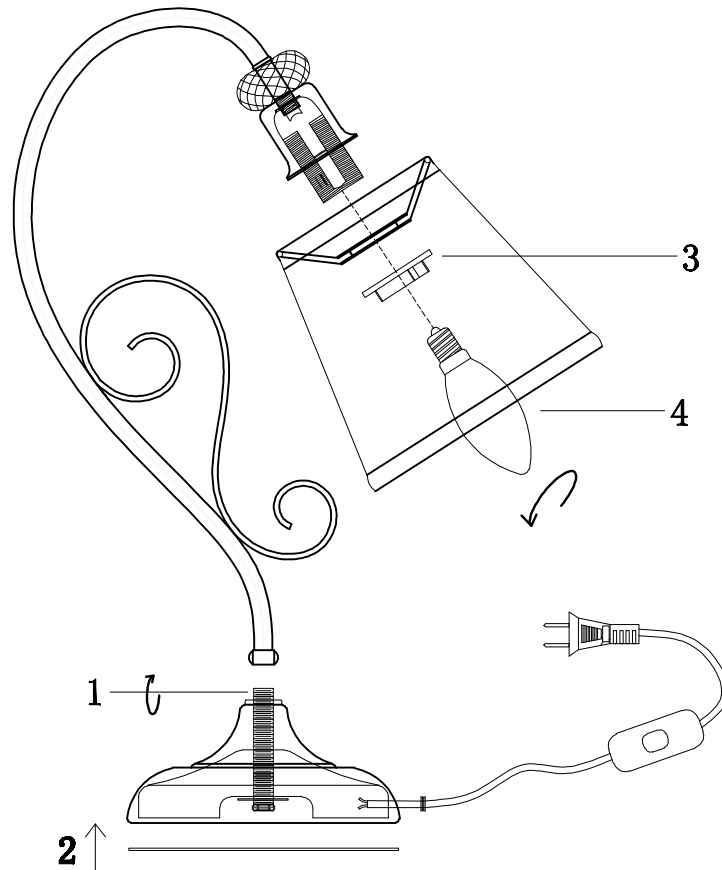

# INSTRUCTION

Model: FR2405-TL-01-BZ  
TABLE LAMP

1 X E14 (40W)

FREYA-LIGHT.COM