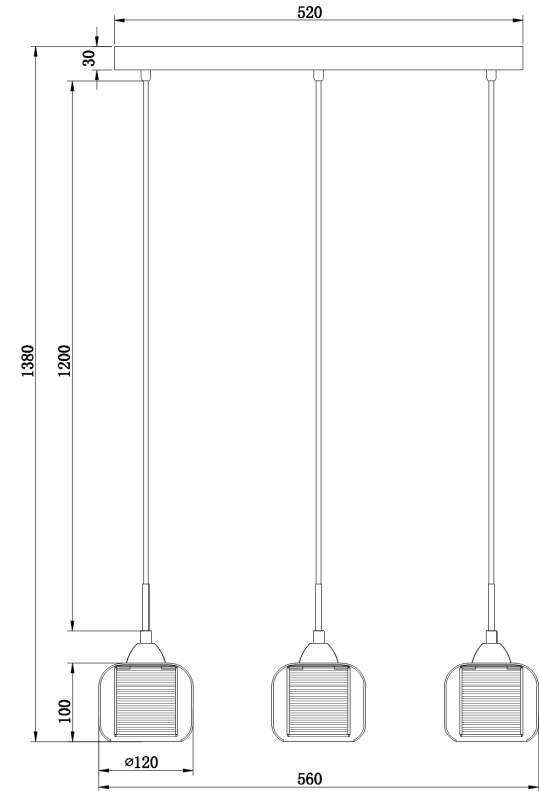

FREYA
TRADITION OF QUALITY

INSTRUCTION

Model: FR5314-PL-03-CH

Ceiling

3 x E14 (60W)

FREYA-LIGHT.COM