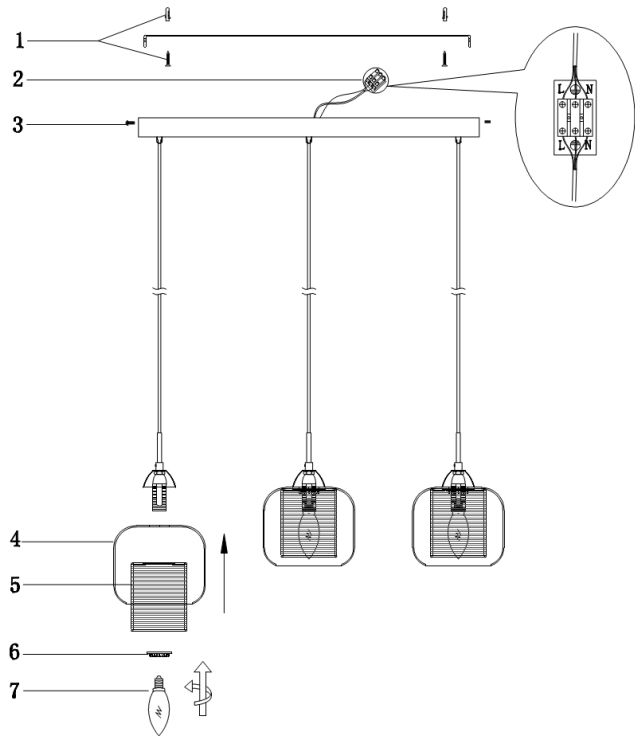

FREYA
TRADITION OF QUALITY

INSTRUCTION

Model: FR5314-PL-03-CH

Ceiling

3 x E14 (60W)

FREYA-LIGHT.COM