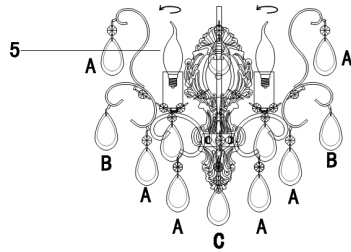

# INSTRUCTION

**Model:** FR2302WL-02S

Wall Lamp

255

200

342

2 x E14 (40W)

FREYA-LIGHT.COM