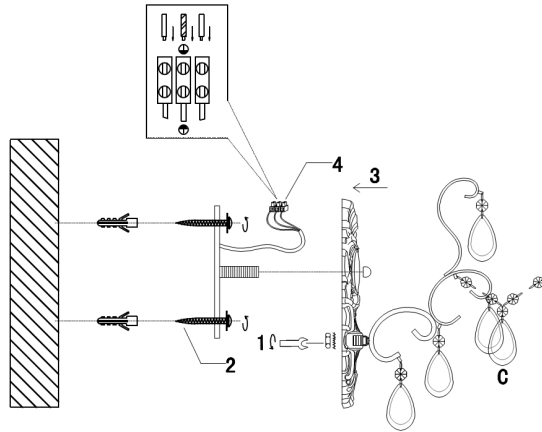

# INSTRUCTION

**Model:** FR2302WL-02S

Wall Lamp

255

200

342

2 x E14 (40W)

FREYA-LIGHT.COM