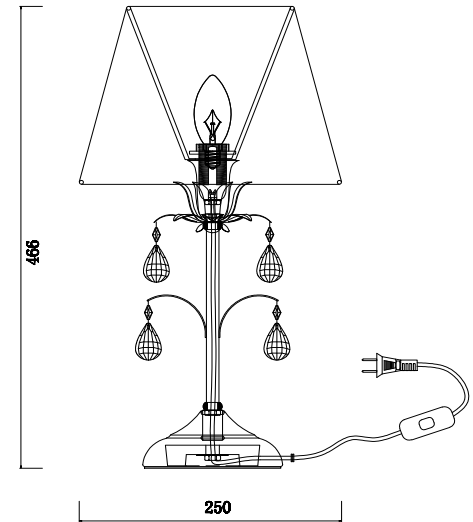

FREYA
TRADITION OF QUALITY

Instruction

FR2033TL-01S

1 x E14 (40W)

Model: FR2033TL-01S

Series: Alexandra

Table Lamps