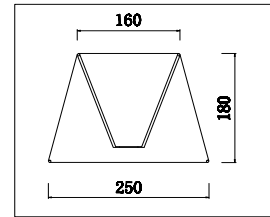

FREYA
TRADITION OF QUALITY

Instruction

FR2033TL-01S

1 x E14 (40W)

Model: FR2033TL-01S

Series: Alexandra

Table Lamps