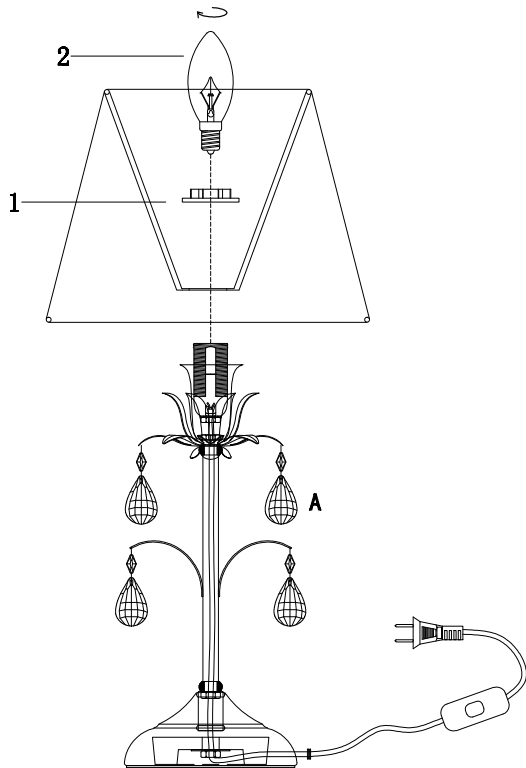

FREYA
TRADITION OF QUALITY

Instruction

FR2033TL-01S

1 x E14 (40W)

Model: FR2033TL-01S

Series: Alexandra

Table Lamps