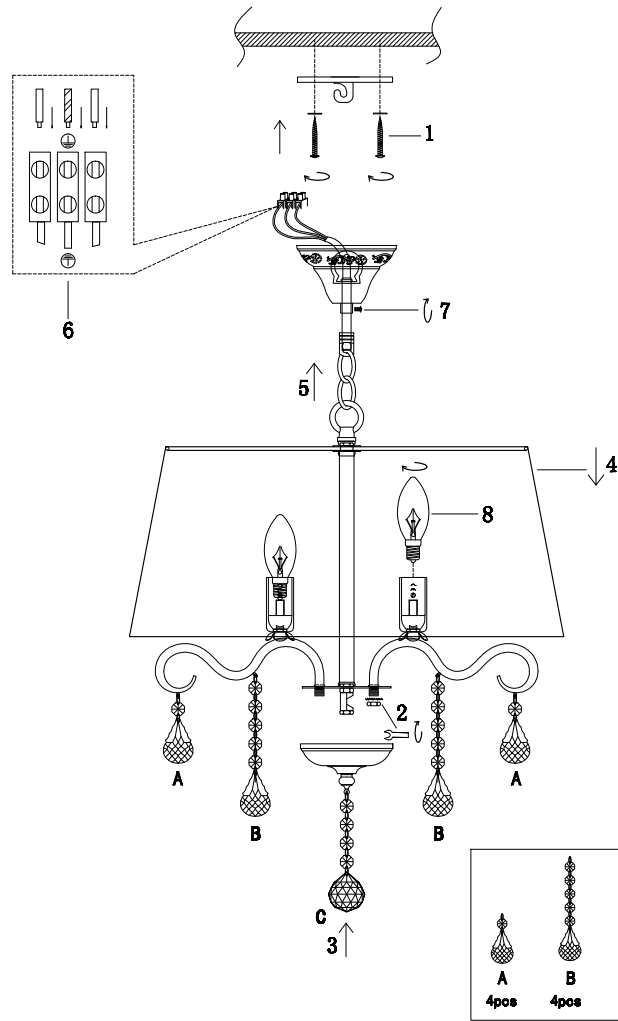

FREYA
TRADITION OF QUALITY

Instruction

FR2032PL-04W

4 x E14 (40W)

Model: FR2032PL-04W
Series: Lucretia

Ceiling Lamps