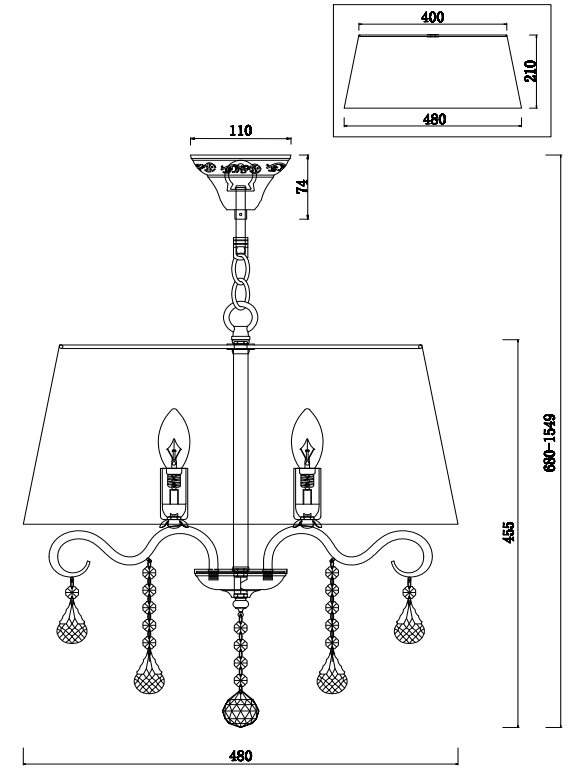

FREYA
TRADITION OF QUALITY

Instruction

FR2032PL-04W

4 x E14 (40W)

Model: FR2032PL-04W
Series: Lucretia

Ceiling Lamps