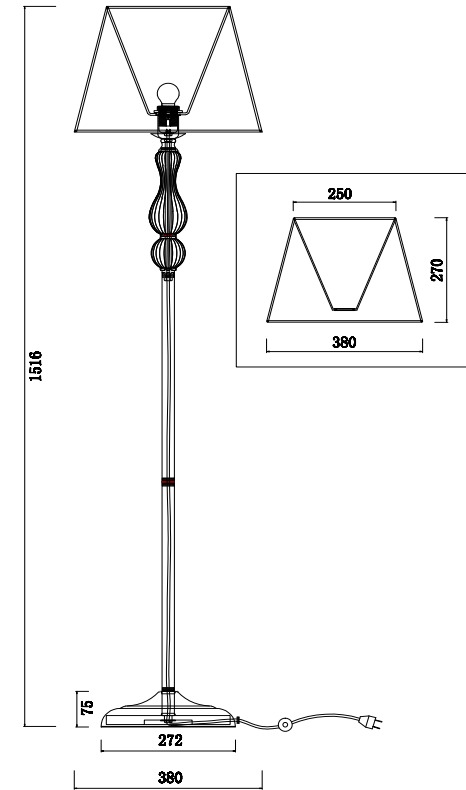

# Instruction

FR2032FL-01W

1 x E27 (40W)

Model: FR2032FL-01W  
Series: Lucretia

Floor Lamps