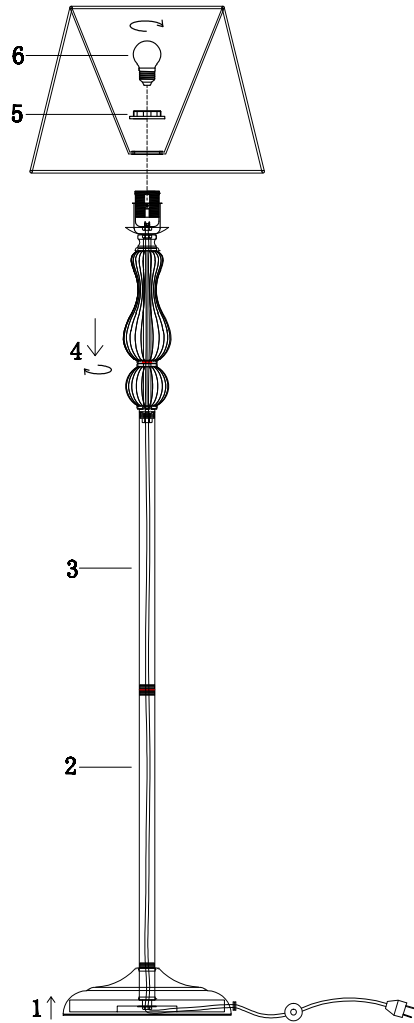

# Instruction

FR2032FL-01W

1 x E27 (40W)

Model: FR2032FL-01W  
Series: Lucretia

Floor Lamps