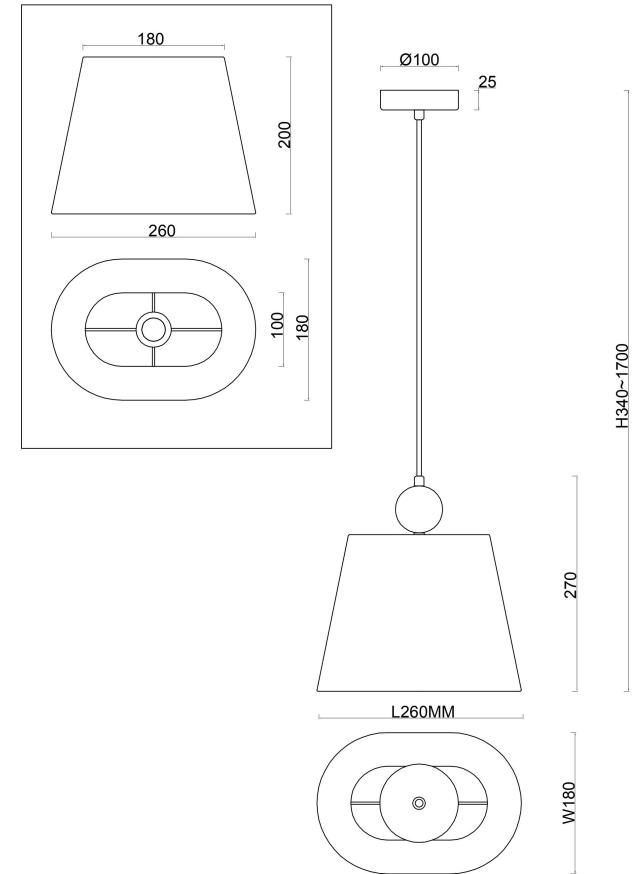

FREYA
TRADITION OF QUALITY

Instruction

FR2028PL-01N

1xE27 60W

Model: FR2028PL-01N

Collection: Classic

Pendant Lamps