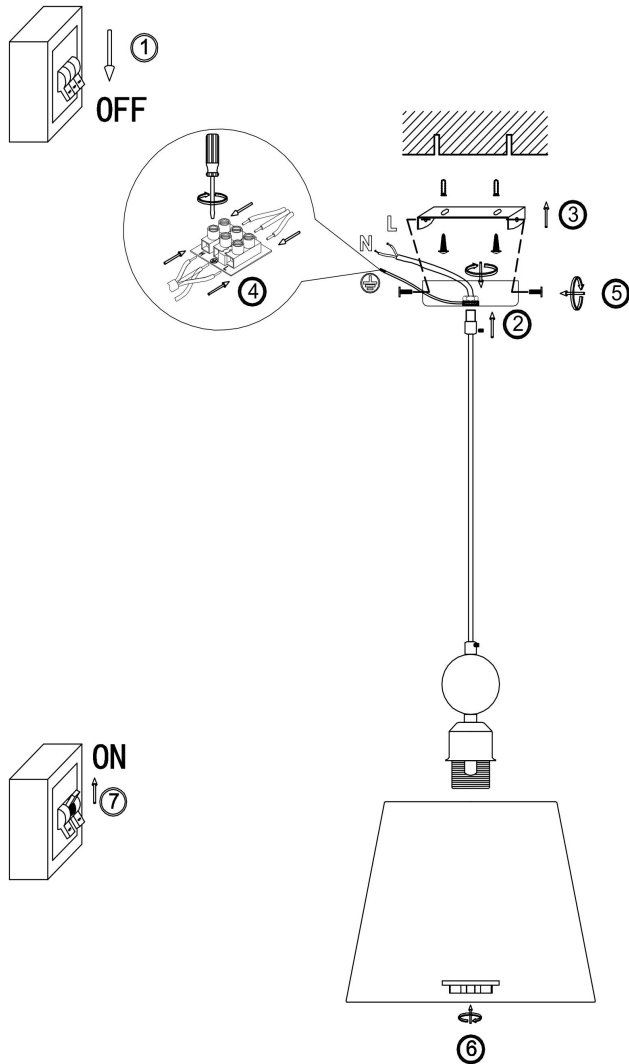

FREYA
TRADITION OF QUALITY

Instruction

FR2028PL-01N

1xE27 60W

Model: FR2028PL-01N

Collection: Classic

Pendant Lamps