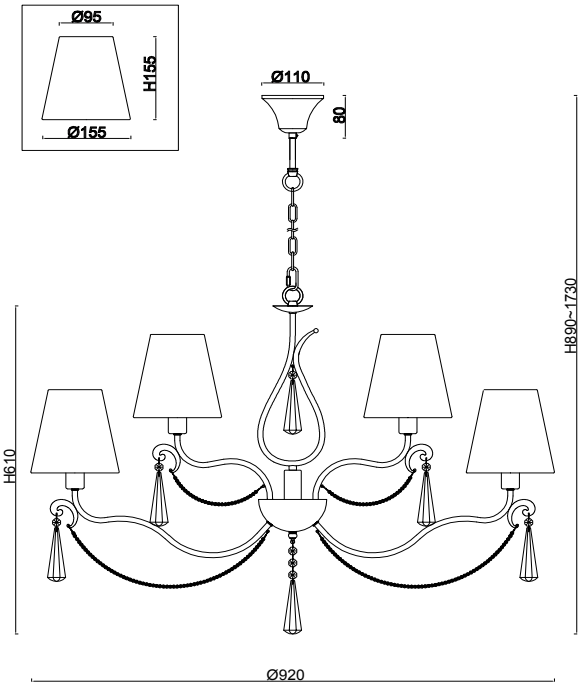

# Instruction

FR2019PL-09BS

9 x E14 (40W)

Model: FR2019PL-09BS  
Collection: Classic  
Series: Madeline

Ceiling Lamps