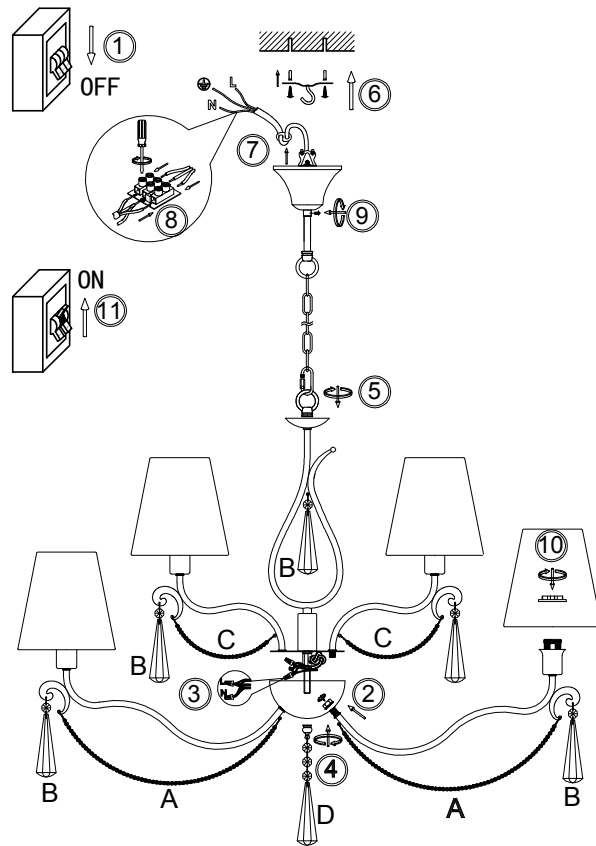

# Instruction

FR2019PL-09BS

9 x E14 (40W)

Model: FR2019PL-09BS  
Collection: Classic  
Series: Madeline

Ceiling Lamps