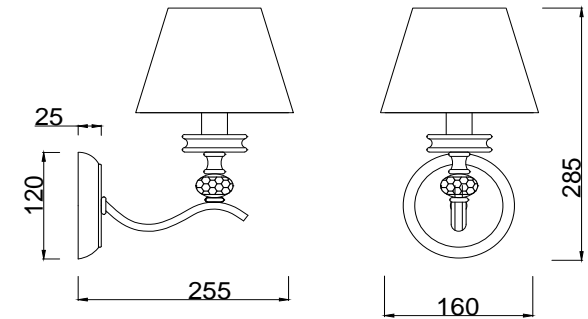

FREYA
TRADITION OF QUALITY

Instruction

FR2016WL-01BZ

1 x E14 (40W)

Model: FR2016WL-01BZ
Series: Alessandra

Wall Lamps