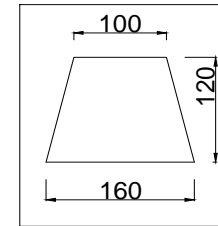

FREYA
TRADITION OF QUALITY

Instruction

FR2016WL-01BZ

1 x E14 (40W)

Model: FR2016WL-01BZ
Series: Alessandra

Wall Lamps