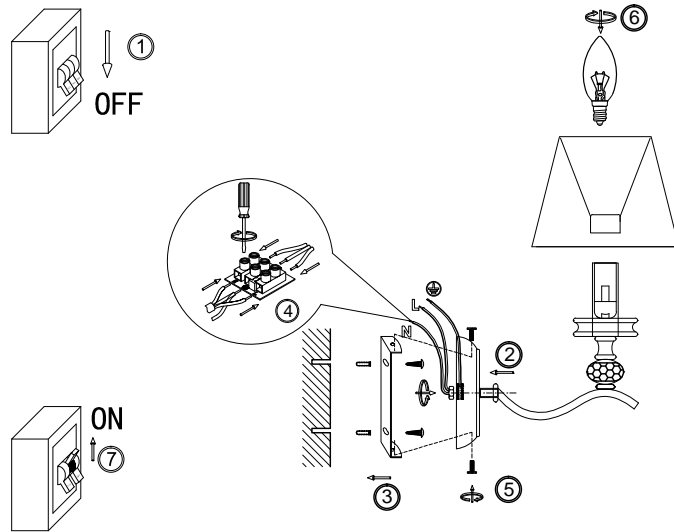

FREYA
TRADITION OF QUALITY

Instruction

FR2016WL-01BZ

1 x E14 (40W)

Model: FR2016WL-01BZ
Series: Alessandra

Wall Lamps