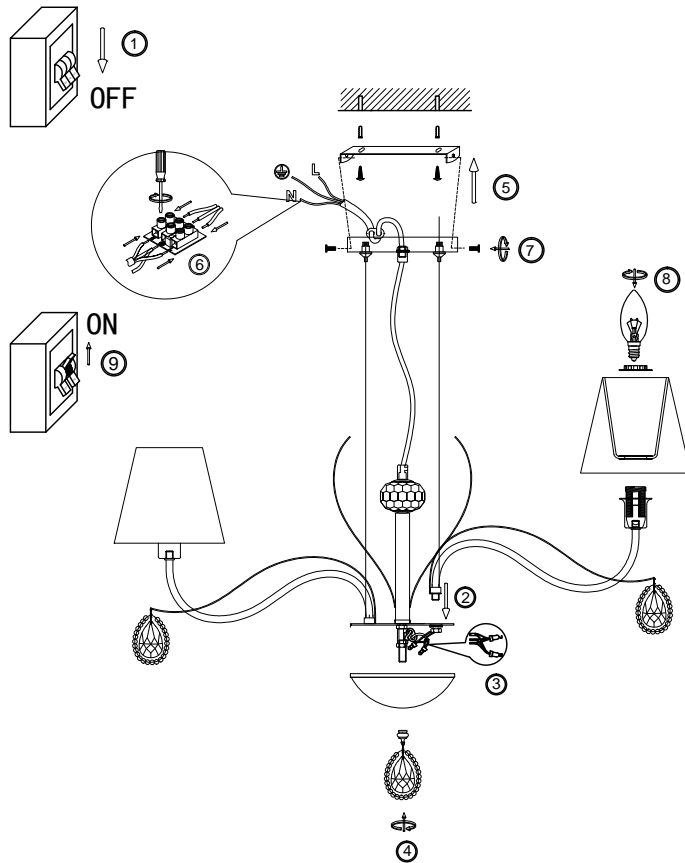

FREYA
TRADITION OF QUALITY

Instruction

FR2015PL-08S

8 x E14 (40W)

Model: FR2015PL-08S

Series: Nicol

Ceiling Lamps