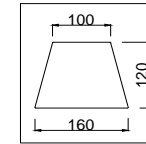

FREYA
TRADITION OF QUALITY

Instruction

FR2015PL-08S

8 x E14 (40W)

Model: FR2015PL-08S

Series: Nicol

Ceiling Lamps