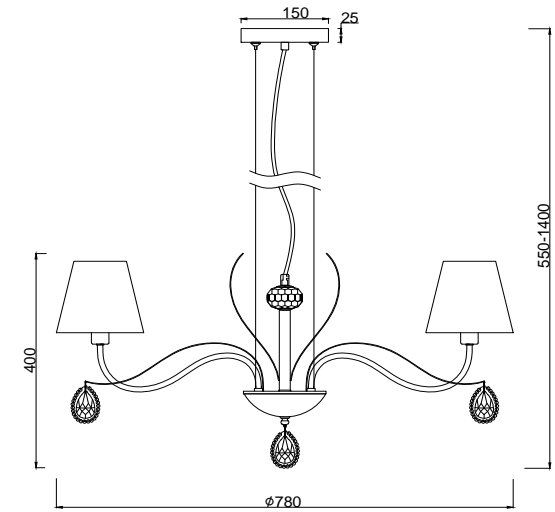

FREYA
TRADITION OF QUALITY

Instruction

FR2015PL-08S

8 x E14 (40W)

Model: FR2015PL-08S

Series: Nicol

Ceiling Lamps