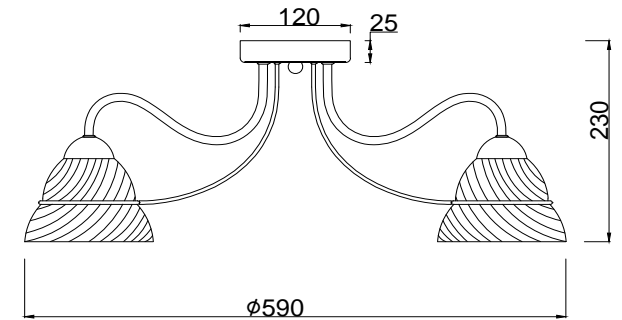

FREYA
TRADITION OF QUALITY

Instruction

FR2013CL-03N

3 x E27 (60W)

Model: FR2013CL-03N
Series: Berta

Ceiling Lamps