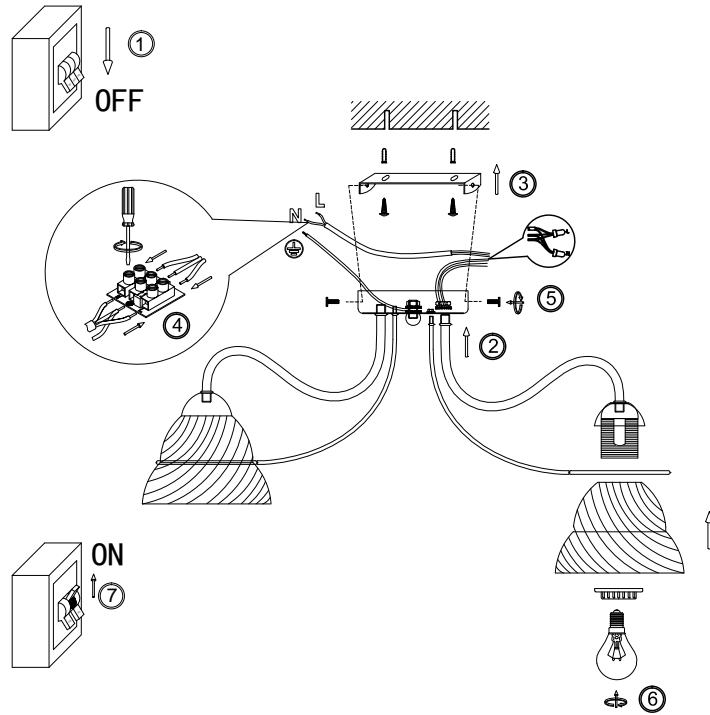

FREYA
TRADITION OF QUALITY

Instruction

FR2013CL-03N

3 x E27 (60W)

Model: FR2013CL-03N
Series: Berta

Ceiling Lamps