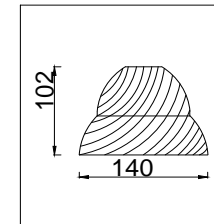

FREYA
TRADITION OF QUALITY

Instruction

FR2013CL-03N

3 x E27 (60W)

Model: FR2013CL-03N
Series: Berta

Ceiling Lamps