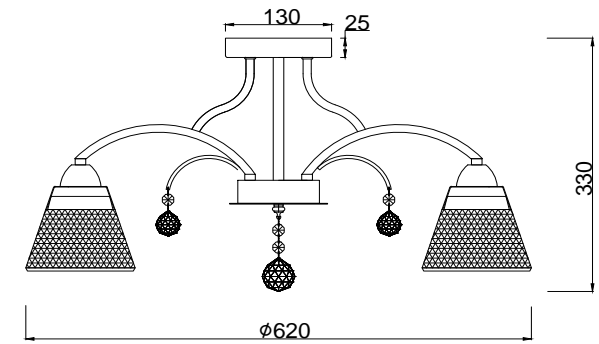

FREYA
TRADITION OF QUALITY

Instruction

FR2011CL-03CH

3 x E14 (40W)

Model: FR2011CL-03CH
Series: Enrica

Ceiling Lamps