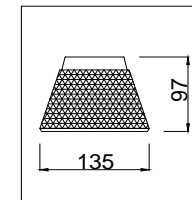

FREYA
TRADITION OF QUALITY

Instruction

FR2011CL-03CH

3 x E14 (40W)

Model: FR2011CL-03CH
Series: Enrica

Ceiling Lamps