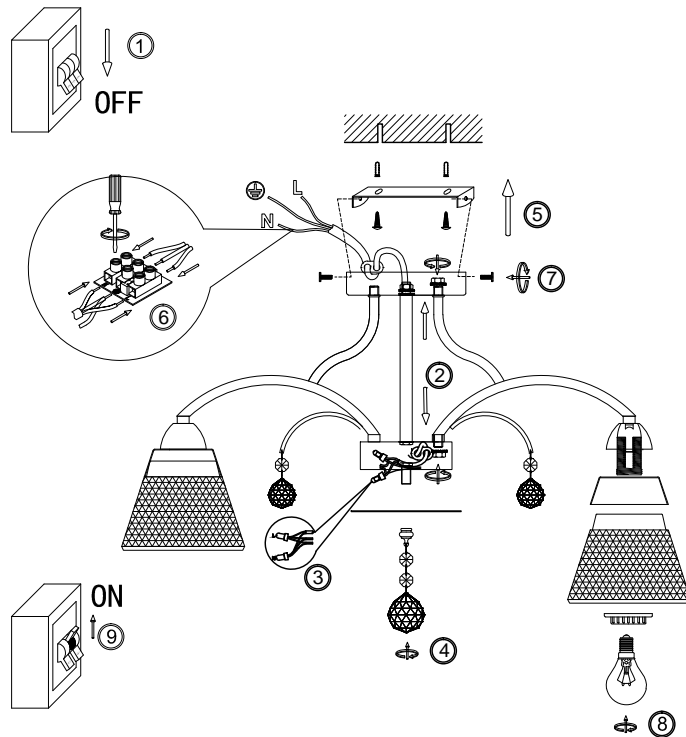

FREYA
TRADITION OF QUALITY

Instruction

FR2011CL-03CH

3 x E14 (40W)

Model: FR2011CL-03CH
Series: Enrica

Ceiling Lamps