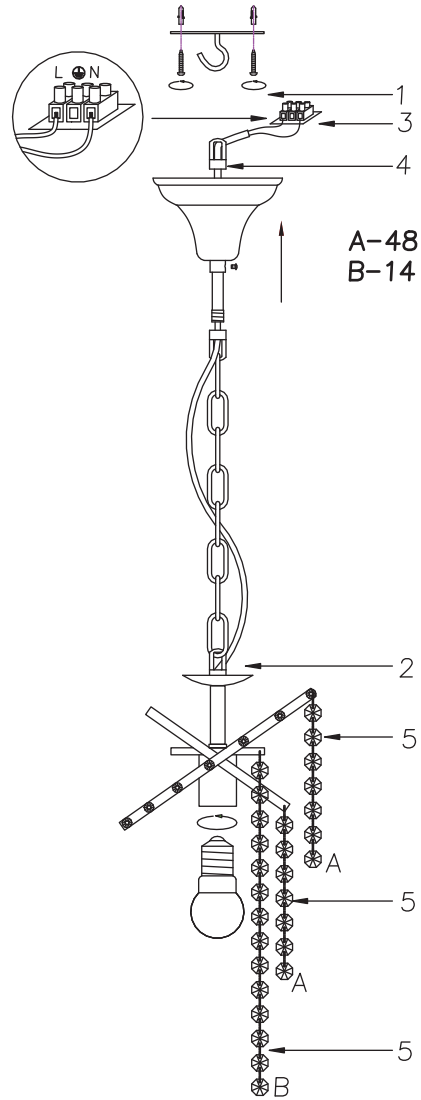

# INSTRUCTION

**MODEL: FR1129-PL-01-G**

**1 x E14 (40w)**

FREYA-LIGHT.COM