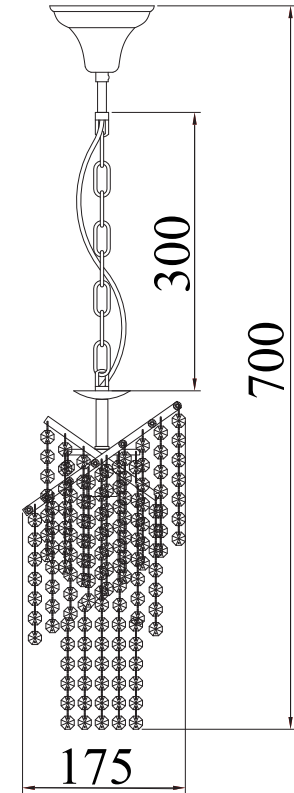

# INSTRUCTION

**MODEL: FR1129-PL-01-G**

**1 x E14 (40w)**

FREYA-LIGHT.COM