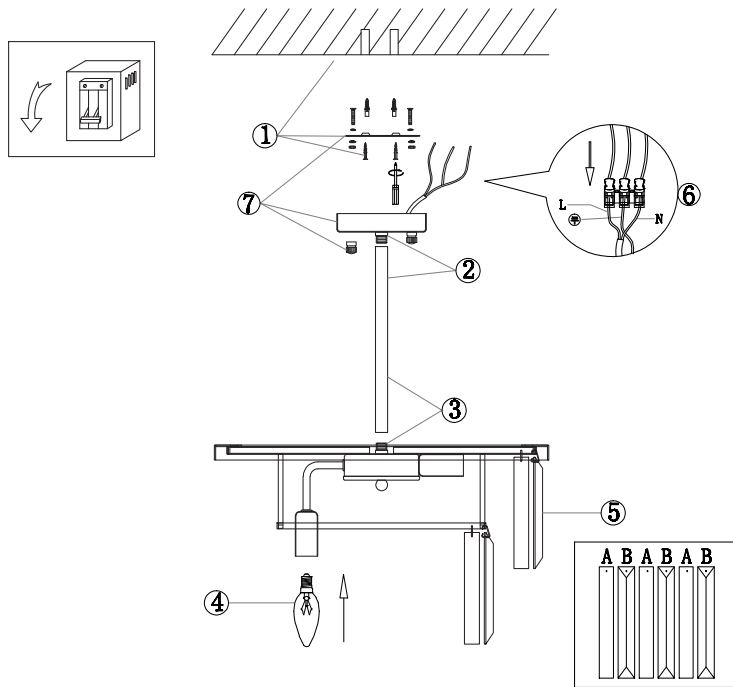

FREYA
TRADITION OF QUALITY

Instruction

FR11001PL-08CH

8 x E14 (60W)

Model: FR11001PL-08CH
Collection: Crystal Market

Ceiling Lamps