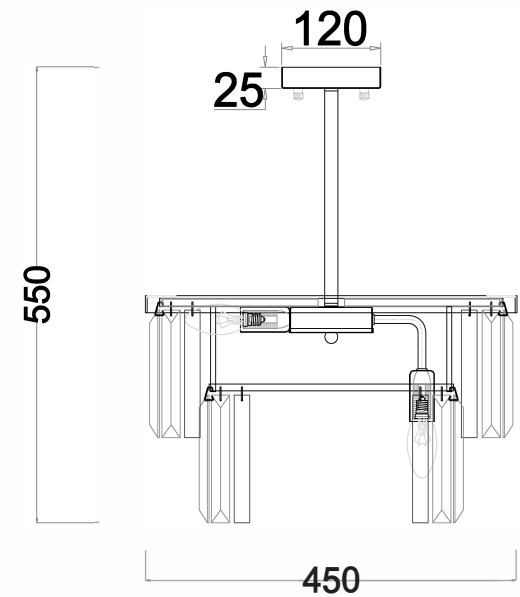

FREYA
TRADITION OF QUALITY

Instruction

FR11001PL-08CH

8 x E14 (60W)

Model: FR11001PL-08CH
Collection: Crystal Market

Ceiling Lamps