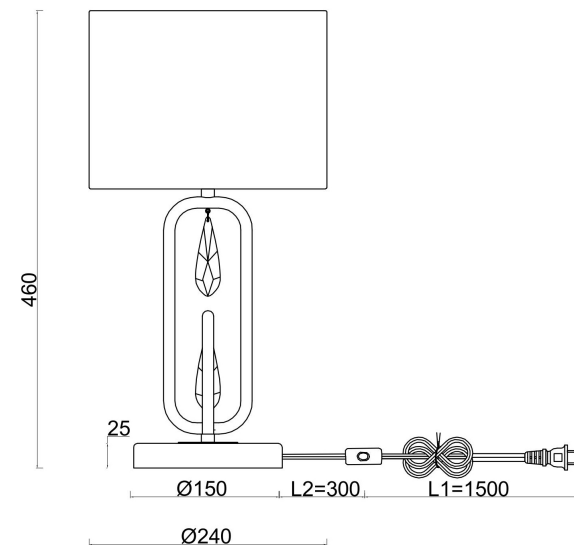

FREYA
TRADITION OF QUALITY

Instruction

FR1007TL-01N

1xE14 40W

Model: FR1007TL-01N

Collection: Crystal

Table Lamps