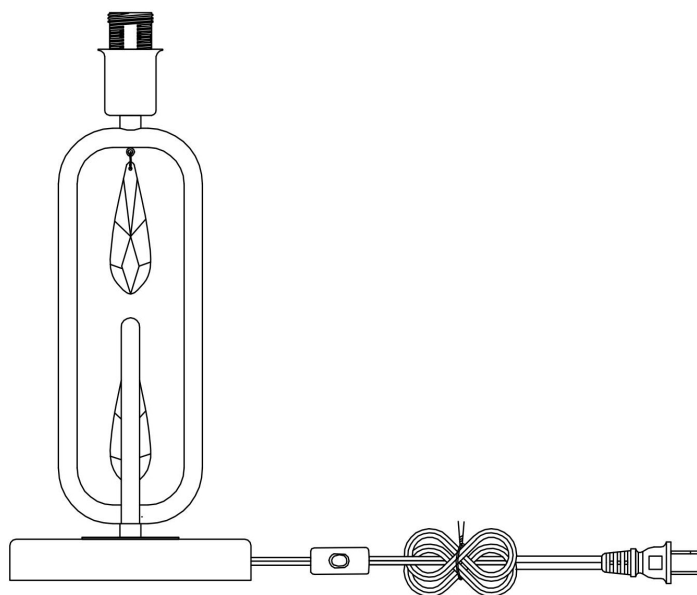

FREYA
TRADITION OF QUALITY

Instruction

FR1007TL-01N

1xE14 40W

Model: FR1007TL-01N

Collection: Crystal

Table Lamps