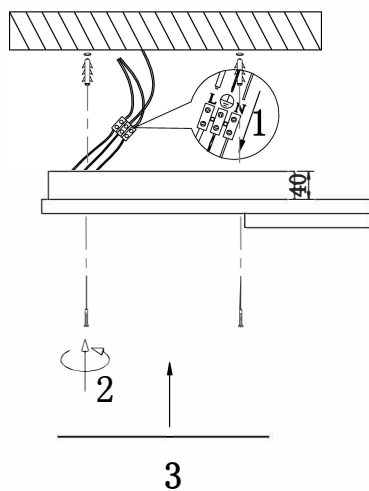

Instruction

FR10028CL-L80G

MAX 80W
4400 Lumen

Model: FR10028CL-L80G
Collection: LED Market

Ceiling Lamps