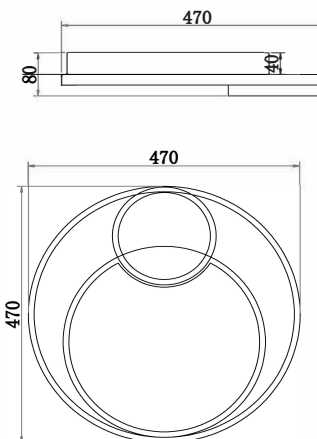

Instruction

FR10028CL-L80G

MAX 80W
4400 Lumen

Model: FR10028CL-L80G
Collection: LED Market

Ceiling Lamps