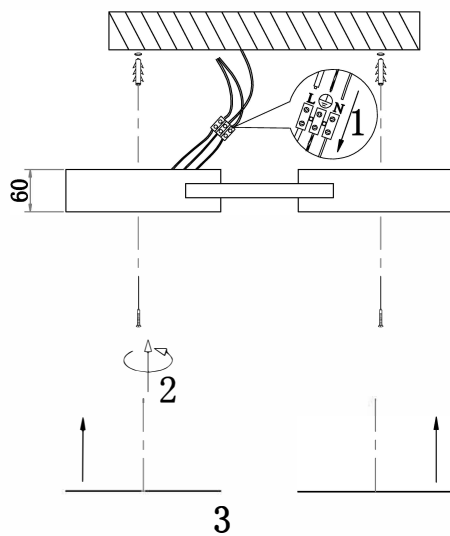

# Instruction

FR10015CL-L63B

MAX 63W  
3900 Lumen

Model: FR10015CL-L63B  
Collection: LED Market

Ceiling Lamps