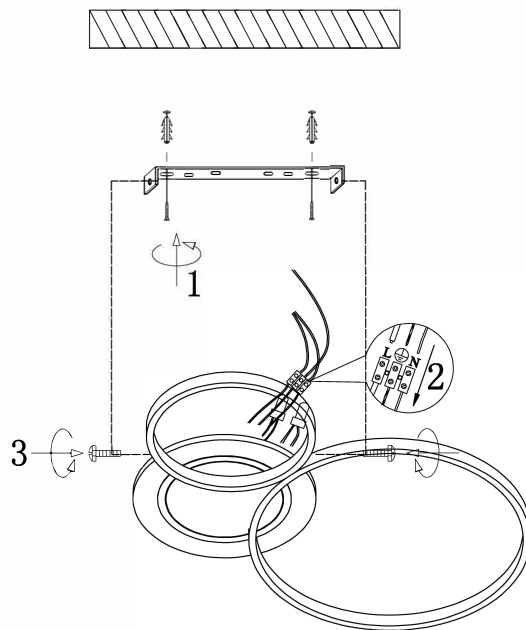

FREYA
TRADITION OF QUALITY

Instruction

FR10014CL-L63G

MAX 68W
5700 Lumen

Model: FR10014CL-L63G
Collection: LED Market

Ceiling Lamps