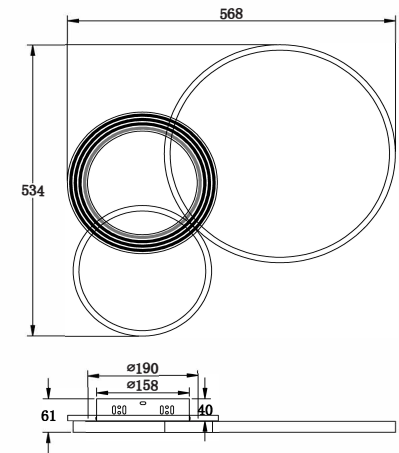

FREYA
TRADITION OF QUALITY

Instruction

FR10014CL-L63G

MAX 68W
5700 Lumen

Model: FR10014CL-L63G
Collection: LED Market

Ceiling Lamps