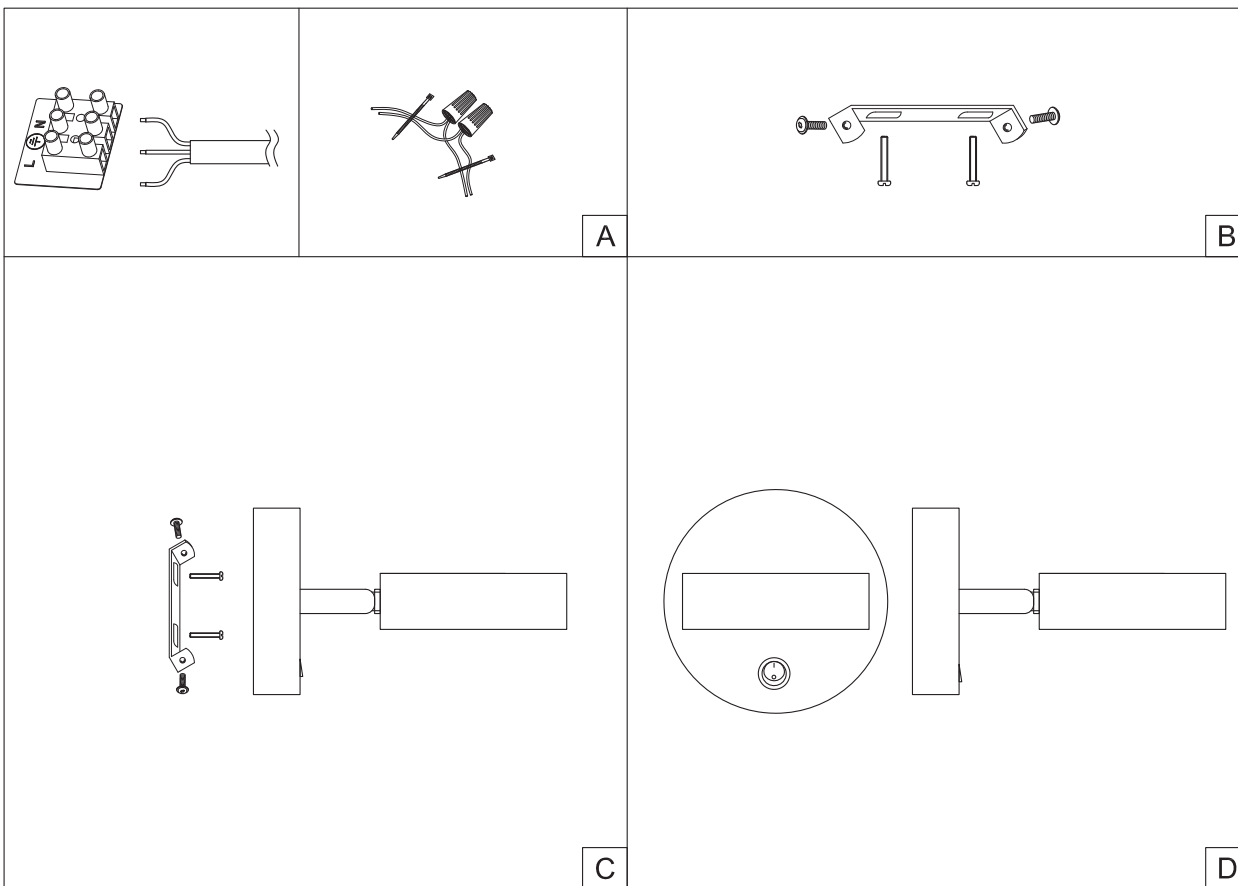

Instruction

FR10009CW-L6B

MAX 6W
300 Lumen

Model: FR10009CW-L6B
Collection: LED Market

Wall Lamps