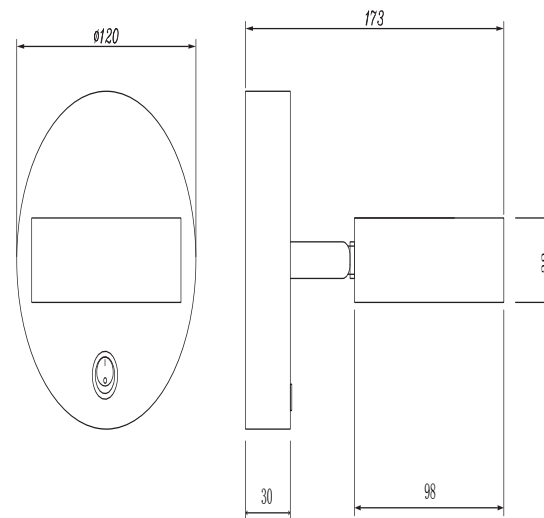

Instruction

FR10009CW-L6B

MAX 6W
300 Lumen

Model: FR10009CW-L6B
Collection: LED Market

Wall Lamps