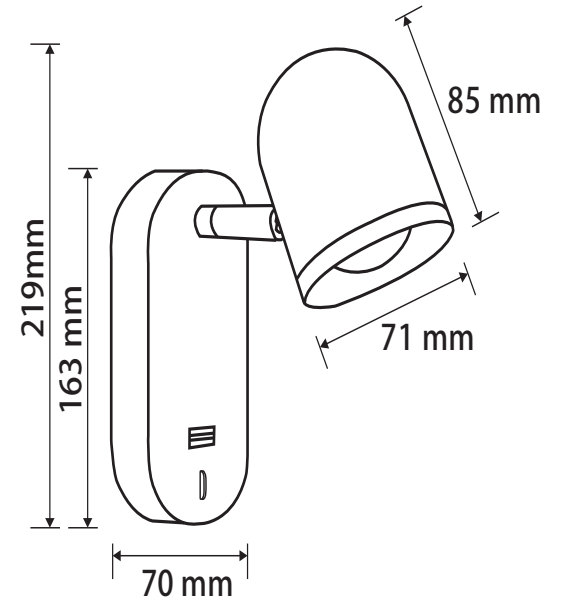

FREYA
TRADITION OF QUALITY

Instruction

FR10003WL-L4W

MAX 4W
400 Lumen

Model: FR10003WL-L4W
Collection: LED Market

Wall Lamps