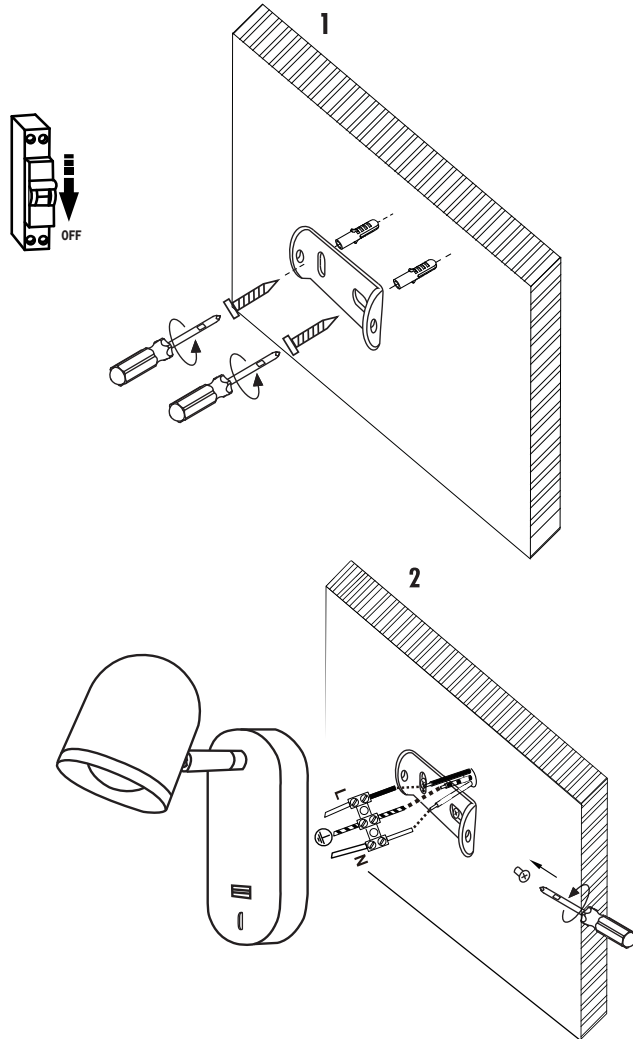

FREYA
TRADITION OF QUALITY

Instruction

FR10003WL-L4W

MAX 4W
400 Lumen

Model: FR10003WL-L4W
Collection: LED Market

Wall Lamps