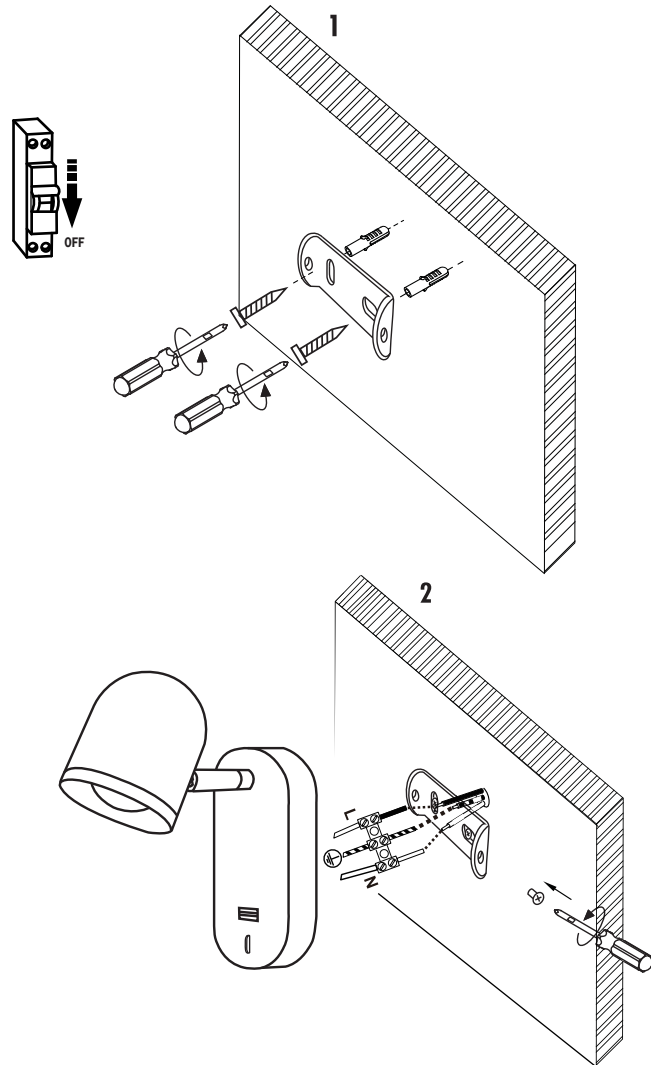

# Instruction

FR10003WL-L4B

MAX 4W  
350 Lumen

Model: FR10003WL-L4B  
Collection: LED Market

Wall Lamps