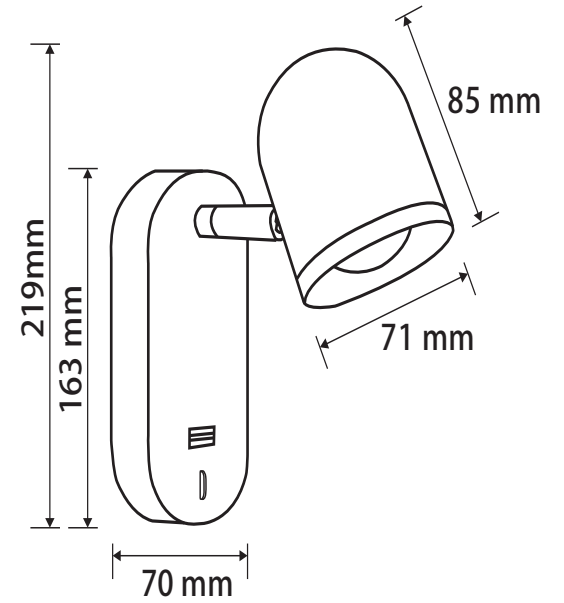

# Instruction

FR10003WL-L4B

MAX 4W  
350 Lumen

Model: FR10003WL-L4B  
Collection: LED Market

Wall Lamps