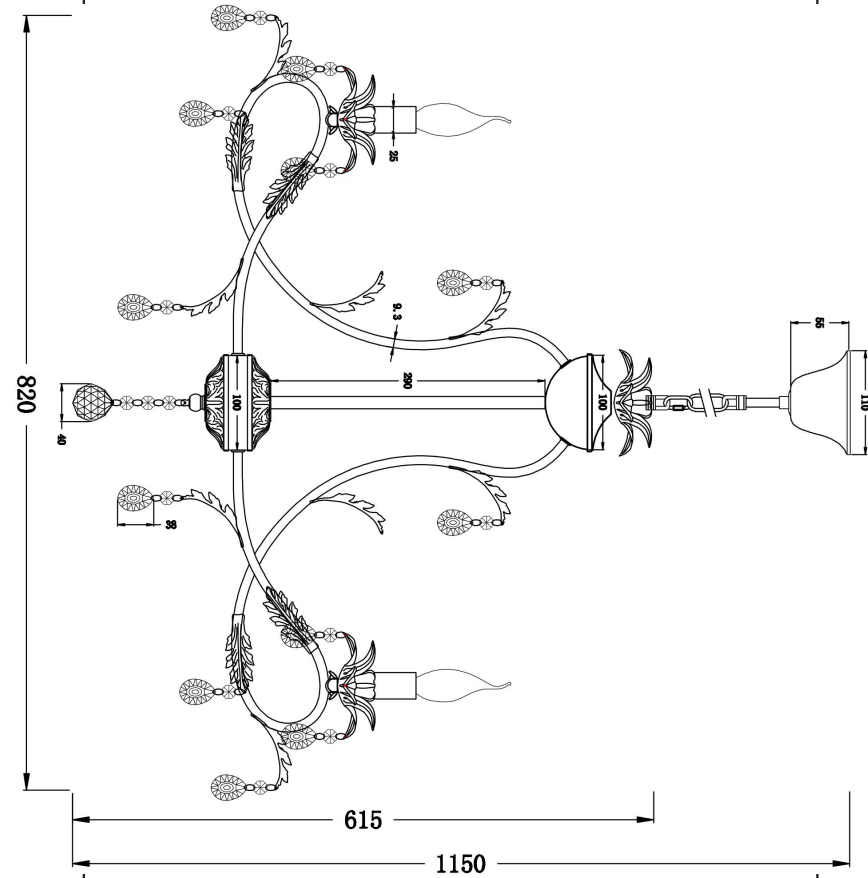

FREYA
TRADITION OF QUALITY

Instruction

FR3040-PL-08-WG

A 64PCS

B 1PC

8xE14 60W

Model: FR3040-PL-08-WG

Collection: Floristic