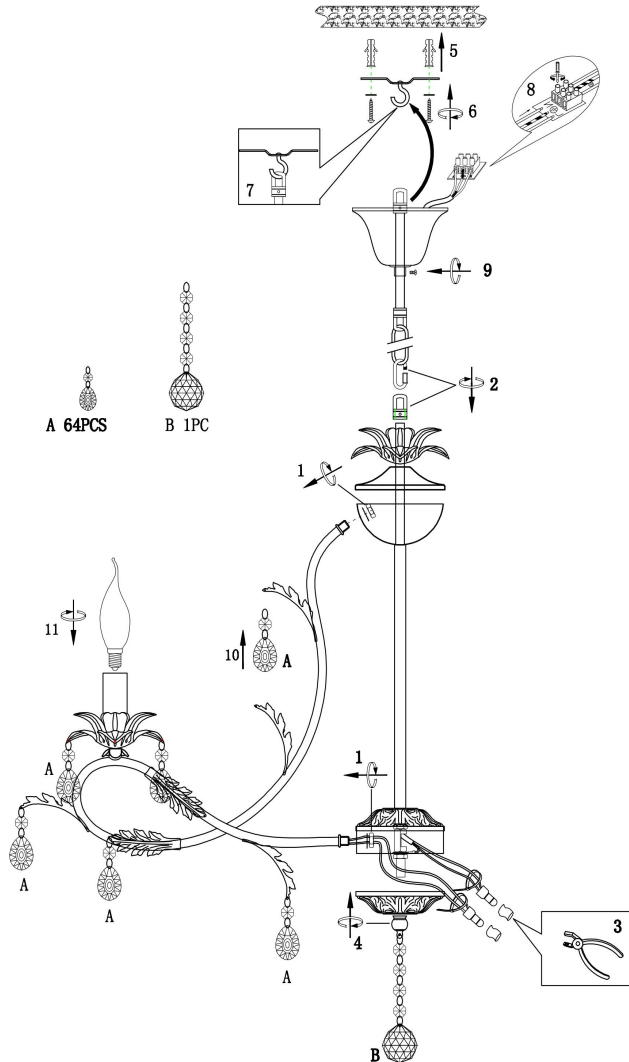

FREYA
TRADITION OF QUALITY

Instruction

FR3040-PL-08-WG

A 64PCS

B 1PC

8xE14 60W

Model: FR3040-PL-08-WG

Collection: Floristic