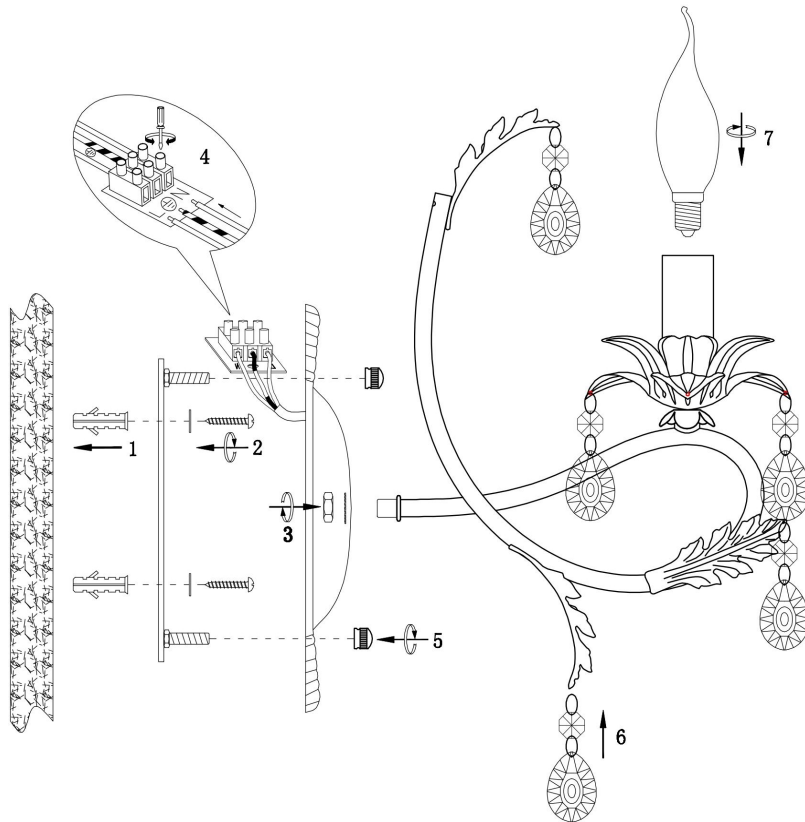

FREYA
TRADITION OF QUALITY

Instruction

FR3040-WL-01-WG

A 7PCS

1xE14 60W

Model: FR3040-WL-01-WG

Collection: Floristic

Wall Lamps