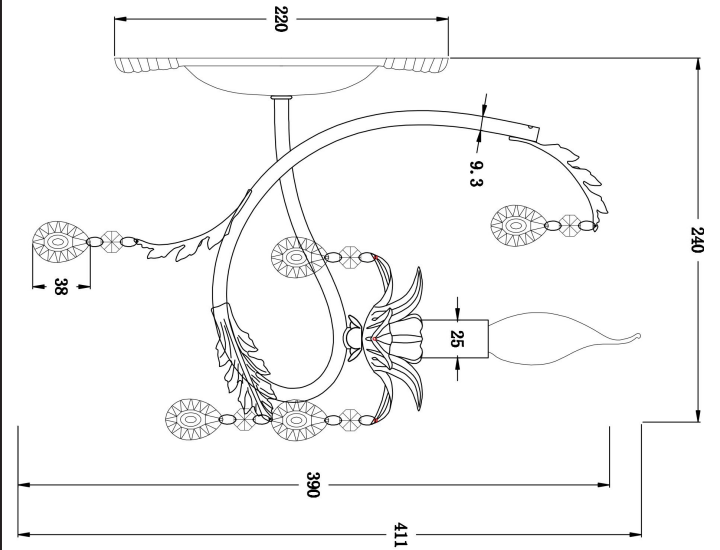

FREYA
TRADITION OF QUALITY

Instruction

FR3040-WL-01-WG

A 7PCS

1xE14 60W

Model: FR3040-WL-01-WG

Collection: Floristic

Wall Lamps