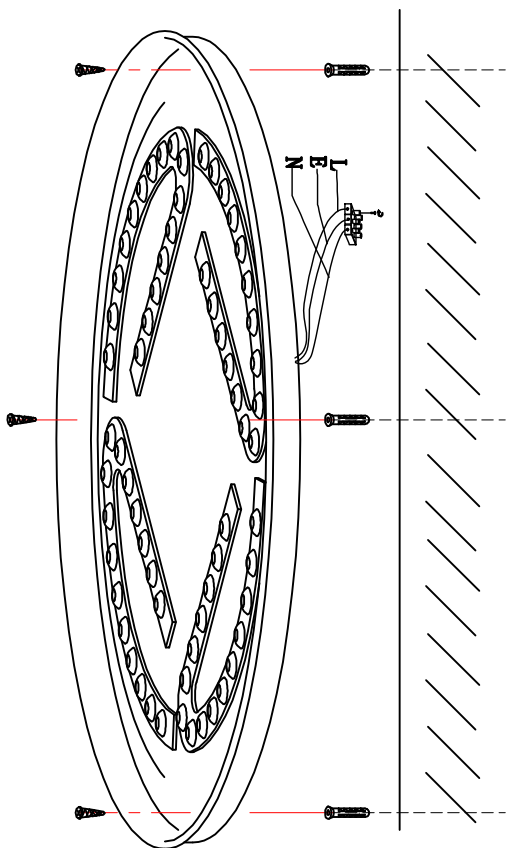

# 2319-5C CEILING LAMP

Bulb  
LED: 48W