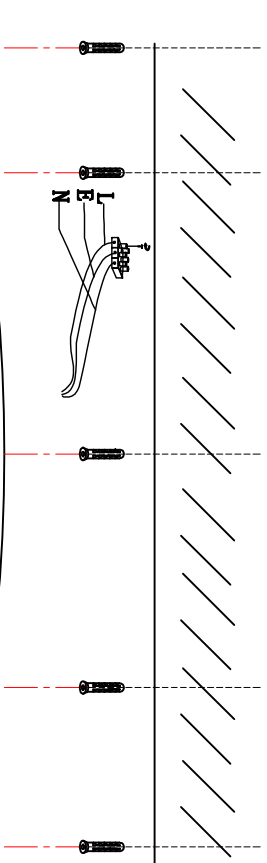

2319-10C

CEILING LAMP

Bulb
LED: 120W