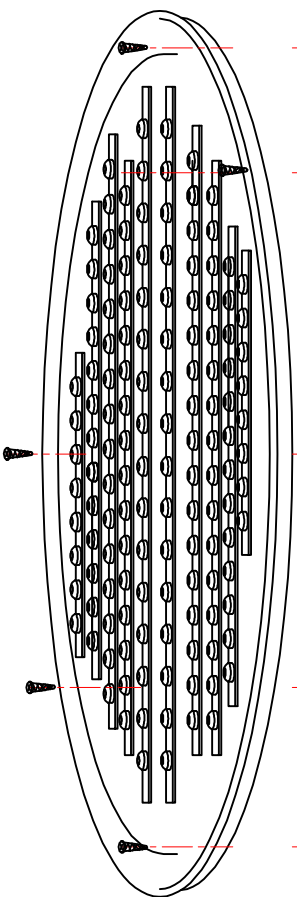

2319-10C

CEILING LAMP

Bulb
LED: 120W