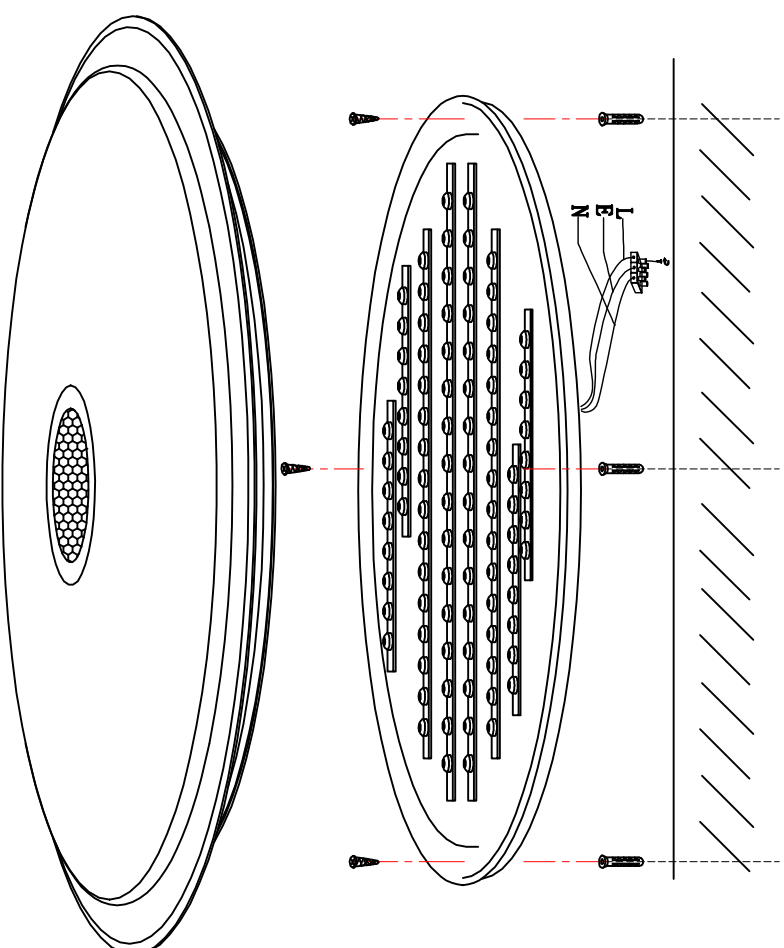

2318-7C CEILING LAMP

Bulb
LED: 72W