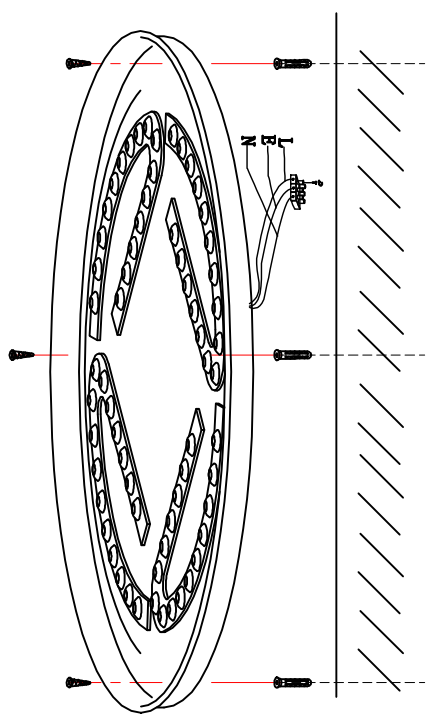

2318-5C CEILING LAMP

Bulb
LED: 48W