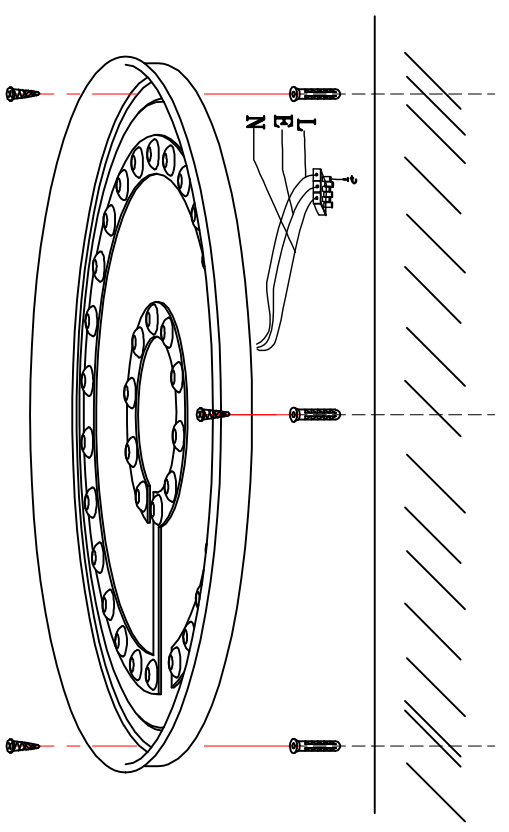

2318-4C CEILING LAMP

Bulb
LED: 24W