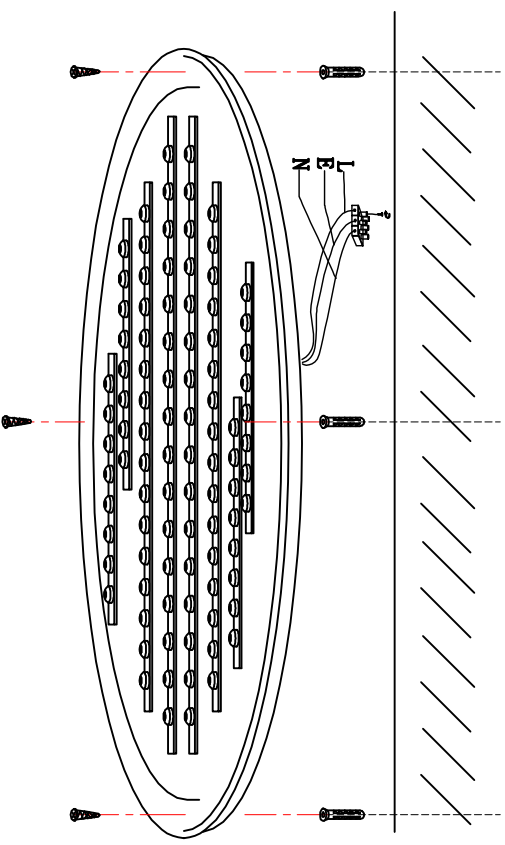

2317-7C CEILING LAMP

Bulb
LED: 72W