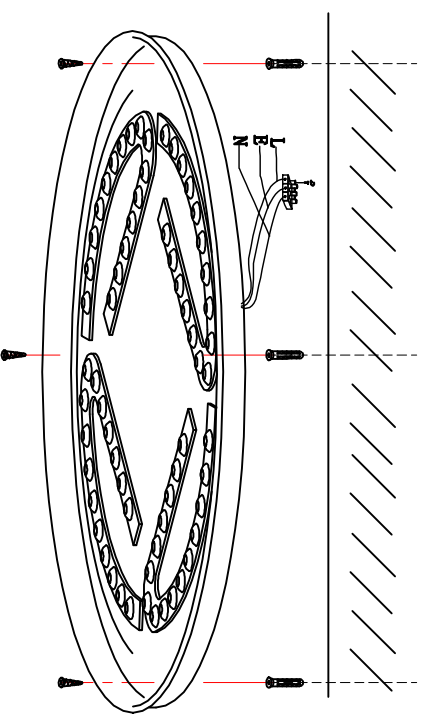

2317-5C CEILING LAMP

Bulb
LED: 48W