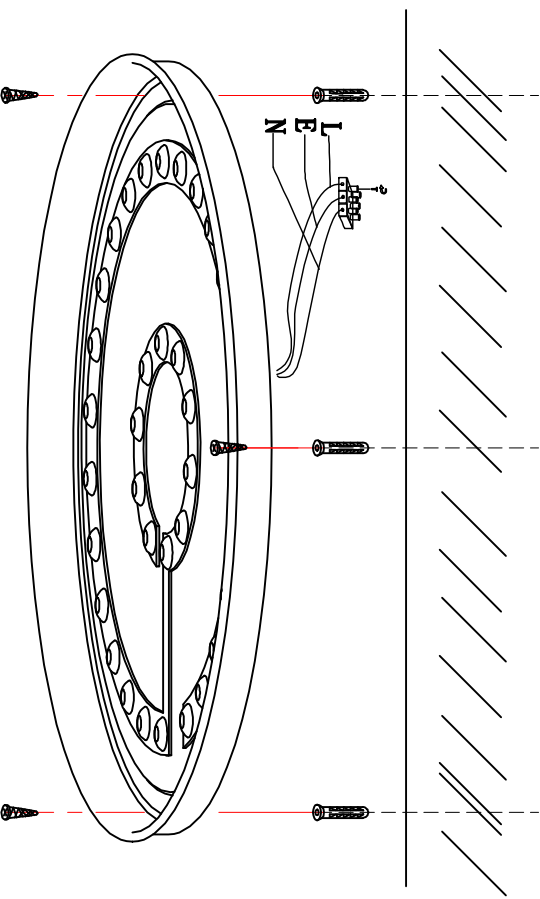

2317-4C CEILING LAMP

Bulb
LED: 24W