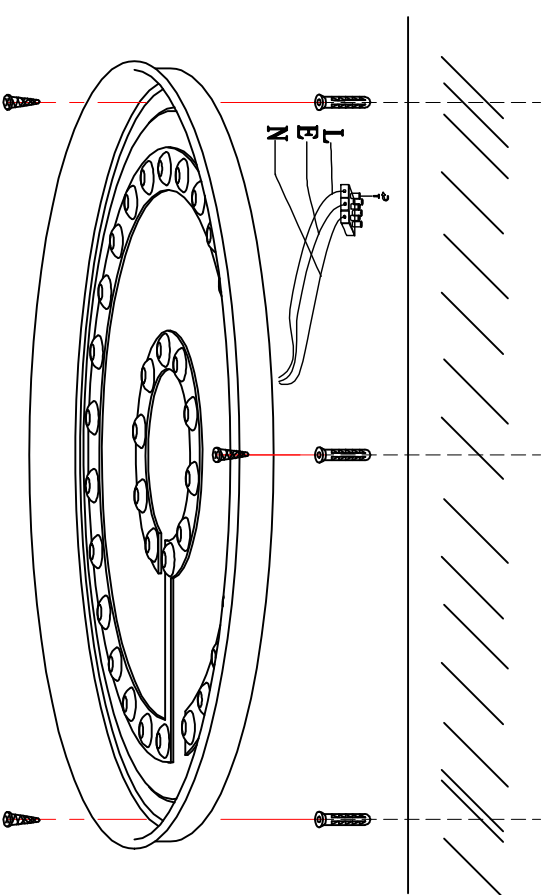

2316-4C CEILING LAMP

Bulb
LED: 24W