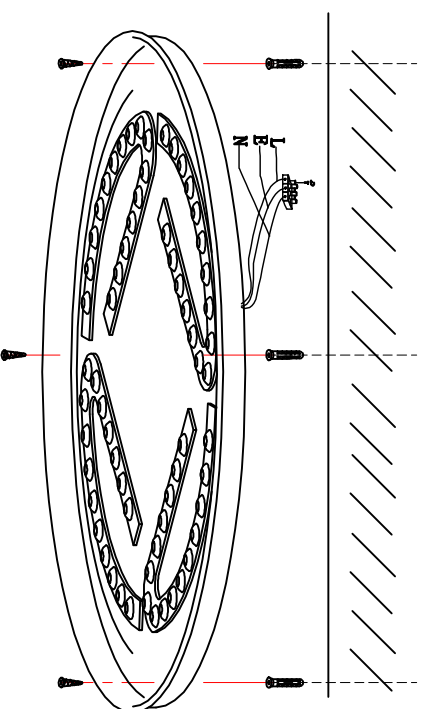

2315-5C CEILING LAMP

Bulb
LED: 48W