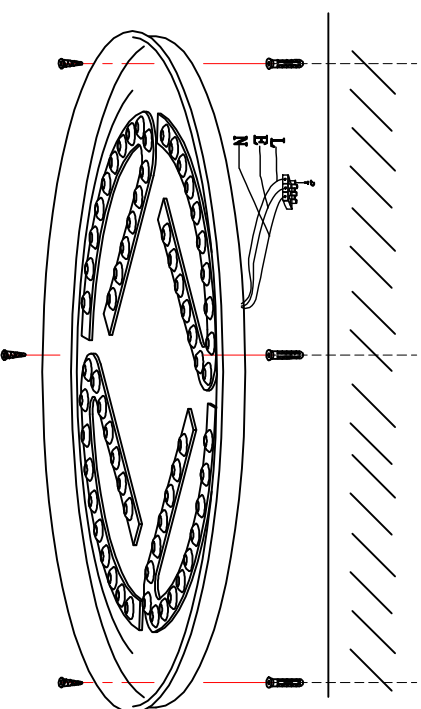

2314-5C CEILING LAMP

Bulb
LED: 48W