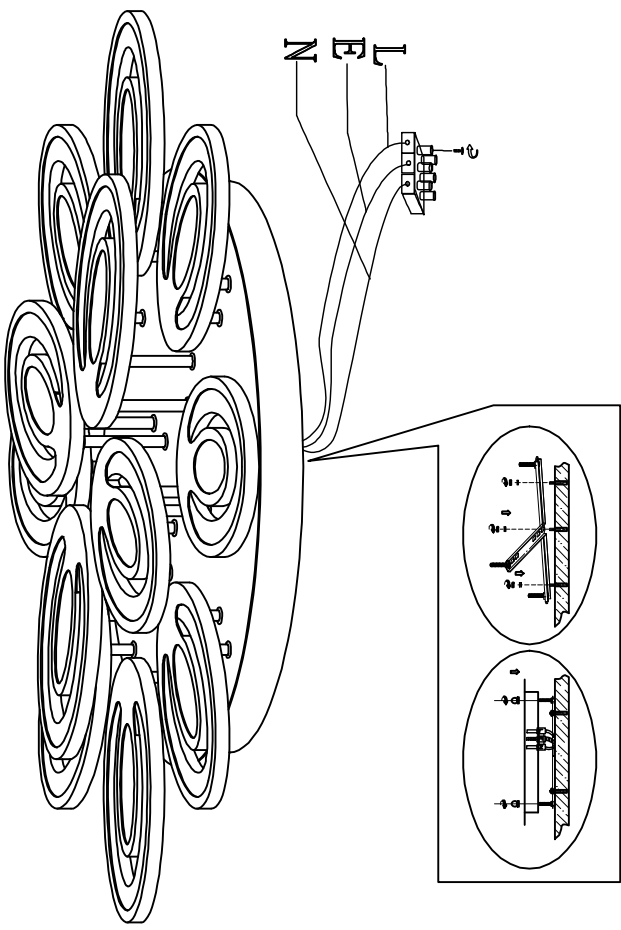

2293-12U CEILING LAMP

Bulb
LED: 158W