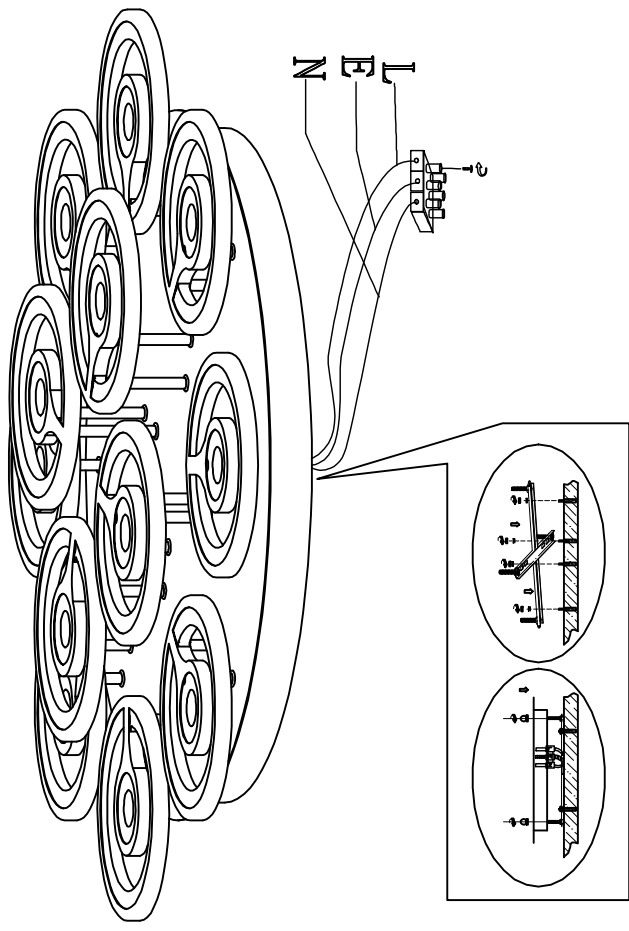

2292-12U CEILING LAMP

Bulb
LED: 187W