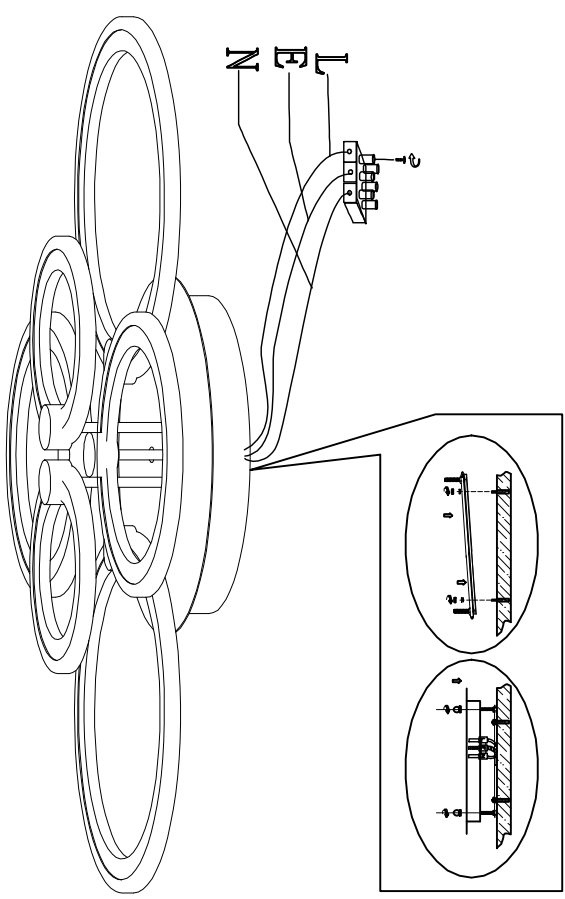

# 2291-6U CEILING LAMP

Bulb  
LED: 112W