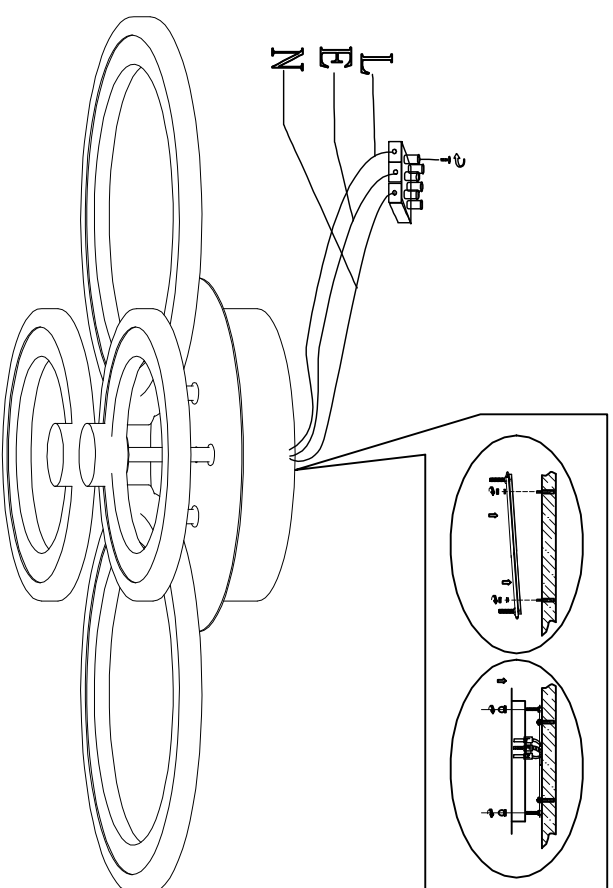

2291-4U CEILING LAMP

Bulb
LED: 58W