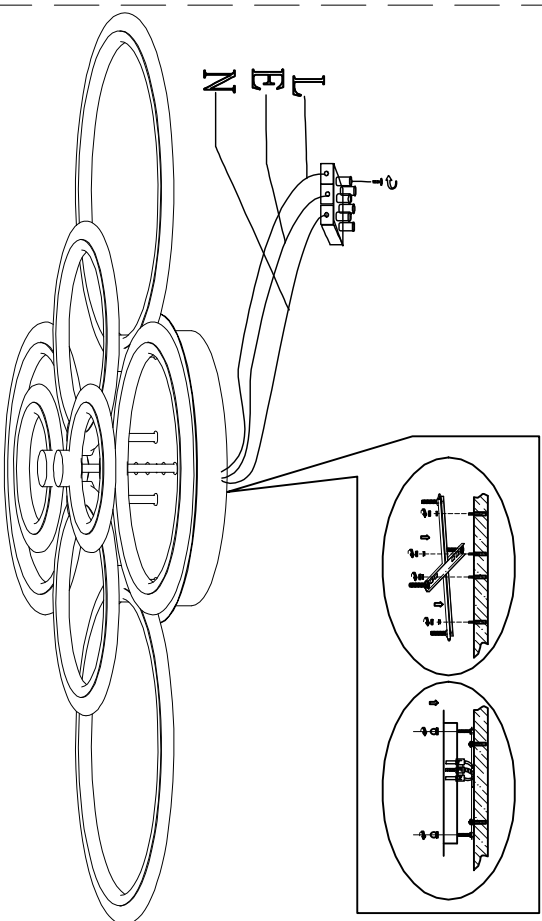

2290-8U CEILING LAMP

Bulb
LED: 131W