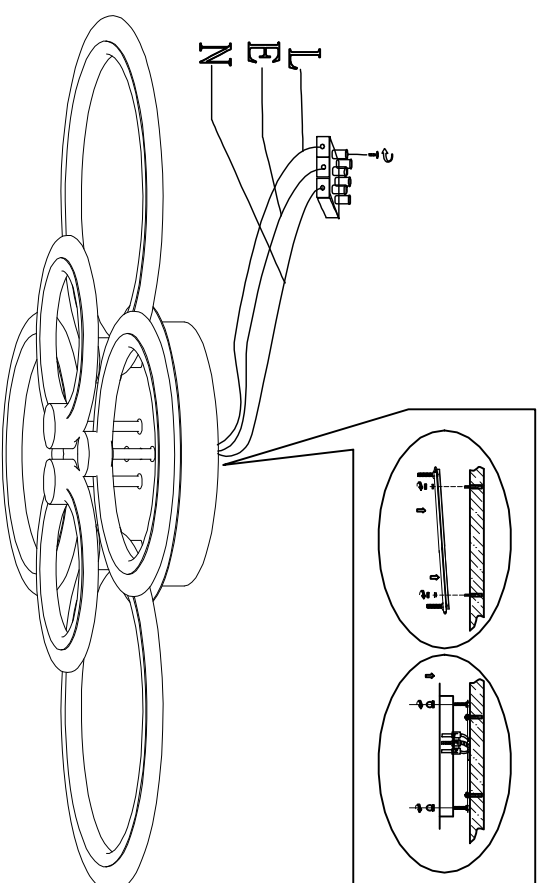

2290-6U CEILING LAMP

Bulb
LED: 80W