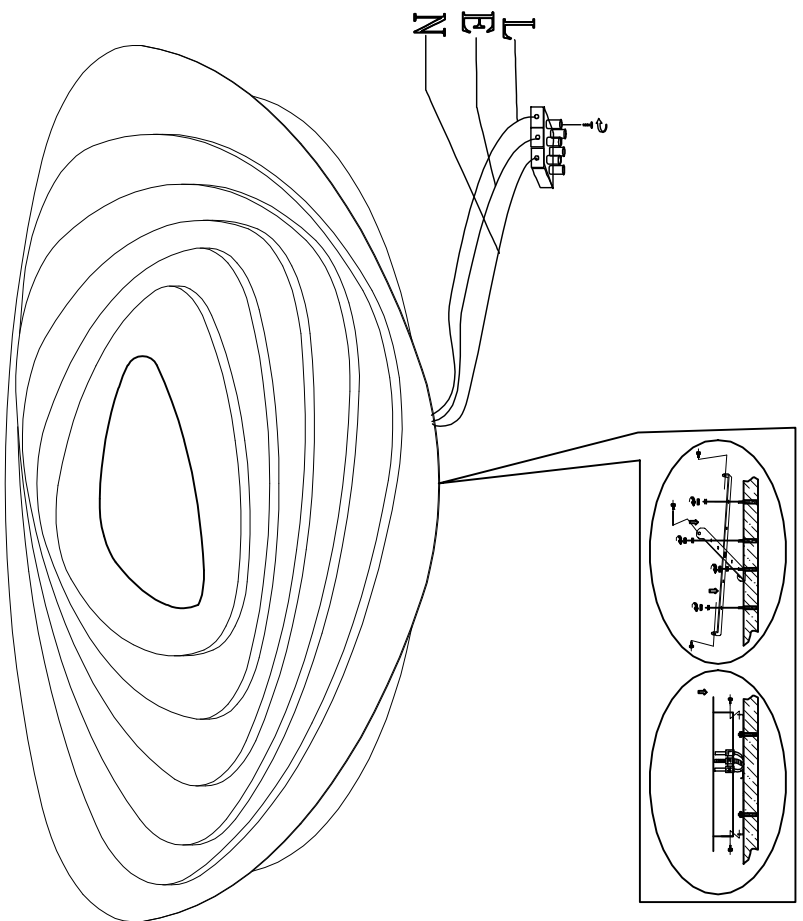

# 2288-8C CEILING LAMP

Bulb  
LED: 170W