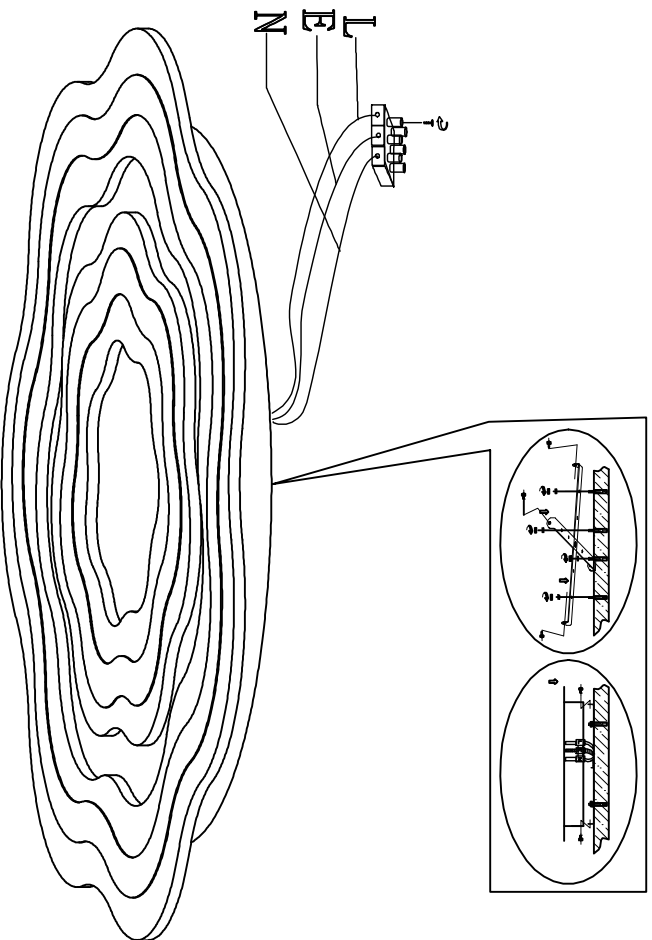

2287-8C CEILING LAMP

Bulb
LED: 120W