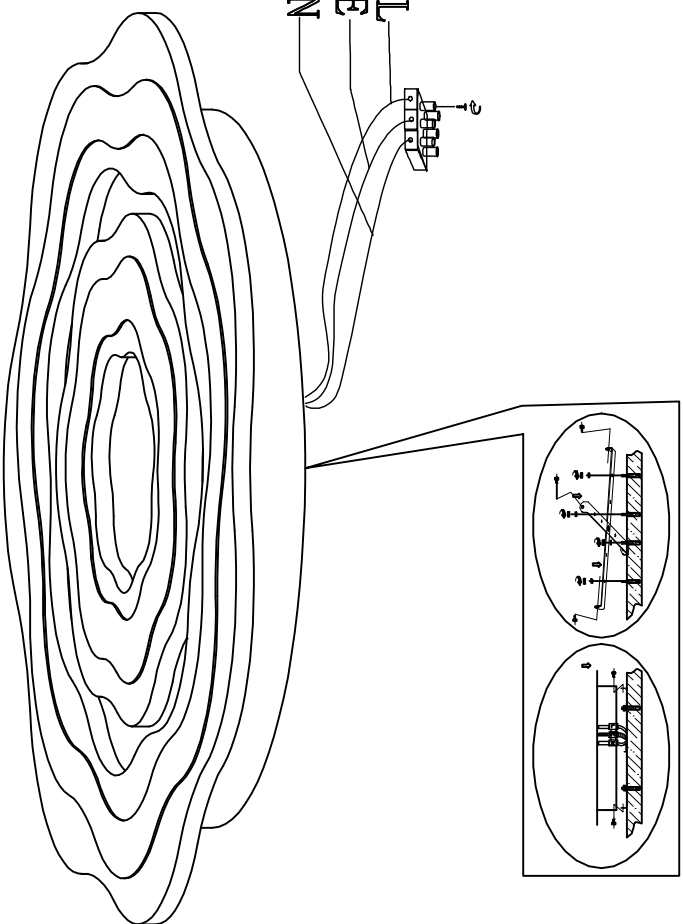

2287-5C CEILING LAMP

Bulb
LED: 80W