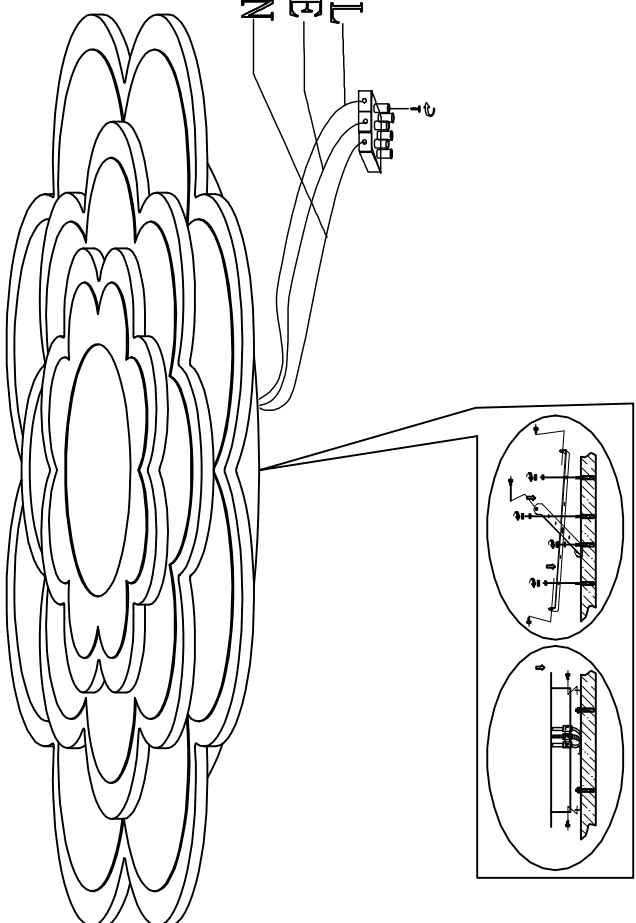

2286-8C CEILING LAMP

Bulb
LED: 110W