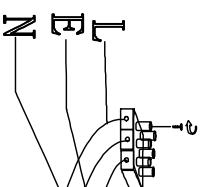

2286-5C CEILING LAMP

Bulb
LED: 60W