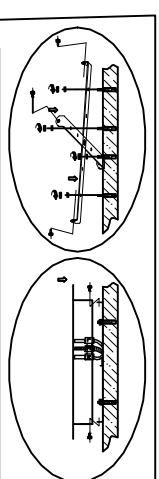

2286-5C CEILING LAMP

Bulb
LED: 60W